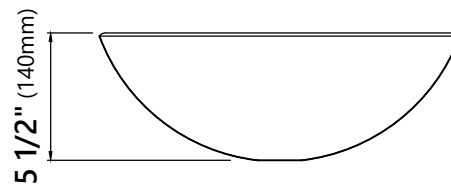

Warranty

Kraus Limited Lifetime Warranty

see website for details www.kraususa.com