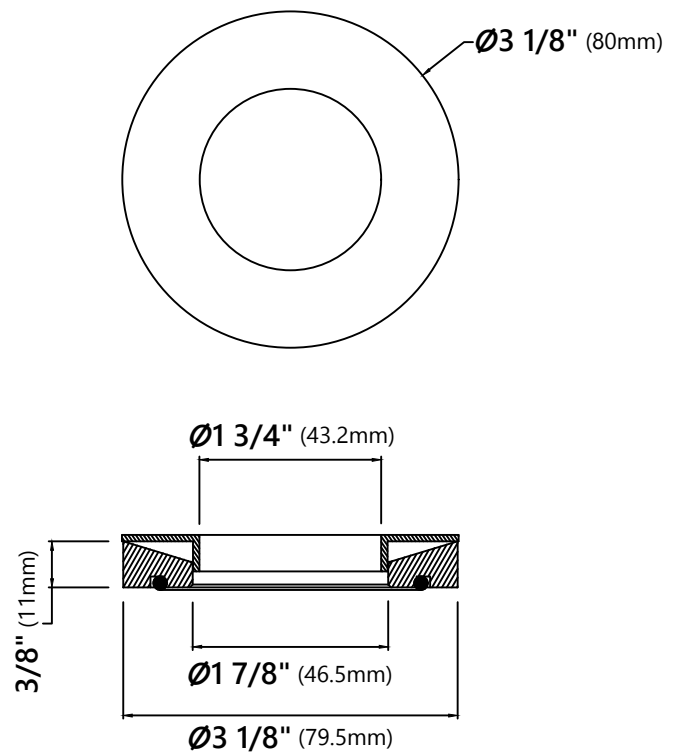

GV-580

Copper Brown Glass Vessel Sink

Sink Dimensions

Dimensions: $\varnothing 16 \frac{1}{2}''$ x $5 \frac{1}{2}''$

Features

- Solid Tempered Glass
- Vessel Sink
- 12mm Thickness
- 1 3/4" Drain Hole Size
- Without Overflow

Spout Reach: 6 1/8"

Features

- Metal Body
- Lead Free Brass Waterway
- 35mm Ceramic Cartridge
- Single Hole Installation
- Flow Rate 2.2gpm (8.3L/min) @ 60 psi
- 32.5" Nylon Waterlines

Accessories Included

NSF/ANSI Standard 61 and 372 certified by IAPMO

AB1953, MASS, DOE, ADA

Warranty

Kraus Limited Lifetime Warranty

see website for details www.kraususa.com

MR-1 Mounting Ring

Mounting Ring Dimensions

Overall Dimensions: $\varnothing 3 \frac{1}{8}''$ x $\frac{3}{8}''$

Warranty

Kraus Limited Lifetime Warranty

see website for details www.kraususa.com

PU-10

Pop Up Drain w/o Overflow

Pop Up Dimensions

Dimensions: 8 5/8" x Ø2 5/8"

Features