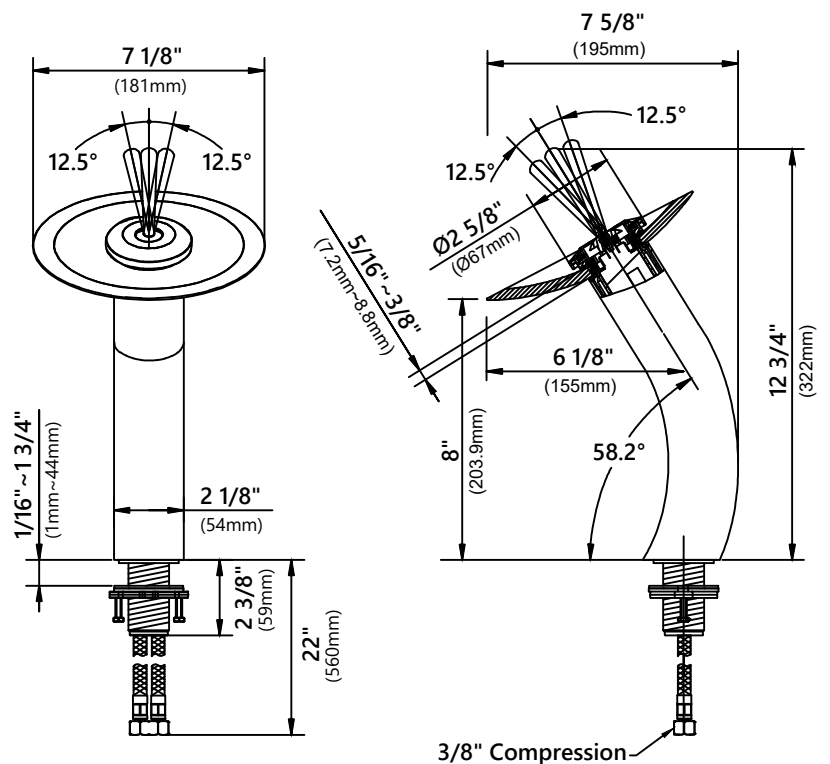

GV-580

Copper Brown Glass Vessel Sink

Sink Dimensions

Dimensions: $\varnothing 16 \frac{1}{2}''$ x $5 \frac{1}{2}''$

Features

- Solid Tempered Glass
- Vessel Sink
- 12mm Thickness
- 1 3/4" Drain Hole Size
- Without Overflow

Spout Reach: 6 1/8"

Features

- Metal Body
- Lead Free Brass Waterway
- 35mm Ceramic Cartridge
- Single Hole Installation
- Flow Rate 2.2gpm (8.3L/min) @ 60 psi
- 32.5" Nylon Waterlines

Accessories Included

NSF/ANSI Standard 61 and 372 certified by IAPMO

AB1953, MASS, DOE, ADA

Warranty

Kraus Limited Lifetime Warranty

see website for details www.kraususa.com

MR-1 Mounting Ring

Mounting Ring Dimensions

Overall Dimensions: $\varnothing 3 \frac{1}{8}''$ x $\frac{3}{8}''$

Warranty

Kraus Limited Lifetime Warranty

see website for details www.kraususa.com

PU-10

Pop Up Drain w/o Overflow

Pop Up Dimensions

Dimensions: 8 5/8" x Ø2 5/8"

Features