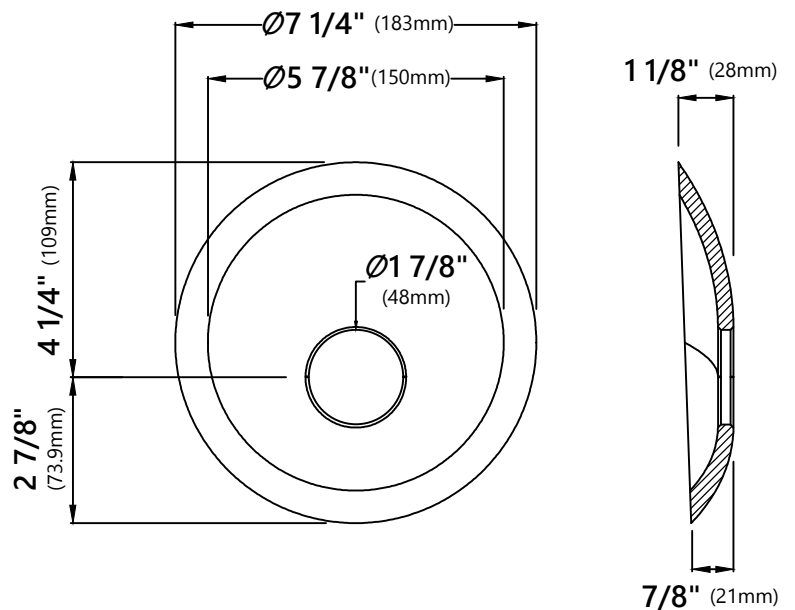

GV-580

Copper Brown Glass Vessel Sink

Sink Dimensions

Dimensions: $\varnothing 16 \frac{1}{2}''$ x $5 \frac{1}{2}''$

Features

- Solid Tempered Glass
- Vessel Sink
- 12mm Thickness
- 1 3/4" Drain Hole Size
- Without Overflow

Glass Disk Dimensions

Overall Dimensions: $\varnothing 7 \frac{1}{4}''$ x $1 \frac{1}{8}''$

Features

- Tempered Glass Construction
- For Use with KGW-1700 Waterfall Faucet

Available Colors

- Clear
- Frosted
- Clear Brown
- Clear Black
- Clear Red
- Green
- Blue
- Copper
- Brown

Warranty

Kraus Limited Lifetime Warranty
see website for details www.kraususa.com

KGW-1700

Waterfall Bathroom Faucet

Faucet Dimensions

Overall Height: 12 3/4"

Overall Width: 7 1/8"

Spout Height: 8"

Spout Reach: 6 1/8"

Features

- Metal Body
- Lead Free Brass Waterway
- 35mm Ceramic Cartridge
- Single Hole Installation
- Flow Rate 2.2gpm (8.3L/min) @ 60 psi
- 32.5" Nylon Waterlines

Accessories Included