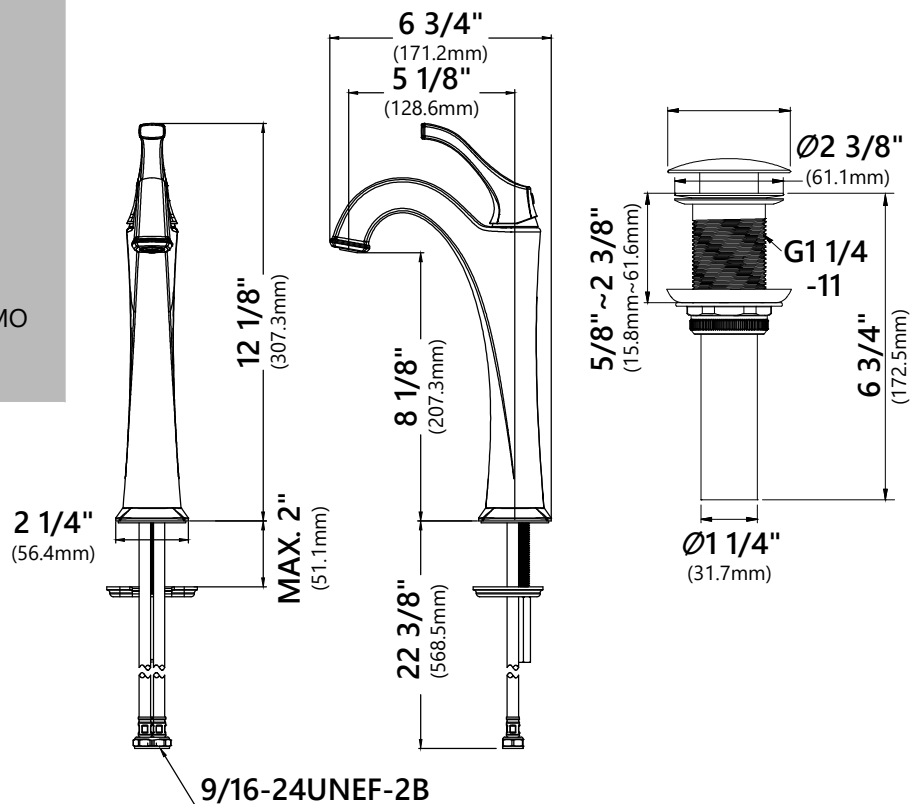

KVF-1200

Single Lever Vessel Bathroom Faucet

Faucet Dimensions

- Overall Height: 12 1/8"
- Overall Width: 2 1/4"
- Spout Height: 8 1/8"
- Spout Reach: 5 1/8"

Features

- Brass Body
- Lead Free Brass Waterway
- Flow Rate 1.2gpm (4.5L/min) @ 60 psi
- 25mm Ceramic Cartridge
- 29.5" Flexible Nylon Integrated Waterlines
- TPI of aerator in the Spout - M18.5*1
- Soft-touch Silicone Aerator
- Dome Shaped Screen Washer
- Ø1 1/4" Shank

Accessories Included

- Pop-Up Drain
- Hex Wrench
- Aerator Key

Available Finishes

- Chrome
- Matte Black
- Spot Free Brushed Nickel
- Oil Rubbed Bronze

CODES/STANDARDS:

Product Certification

cUPC (ASME A112.18.1/CSA B125.1)
NSF/ANSI Standard 61 and 372 certified by IAPMO
AB1953, MASS, DOE, CEC, ADA

Warranty

Kraus Limited Lifetime Warranty
see website for details www.kraususa.com