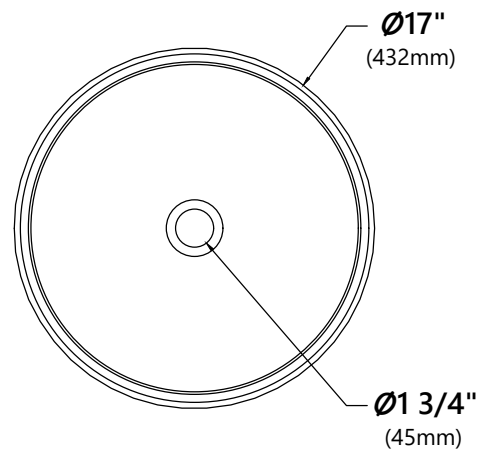

Warranty

Kraus Limited Lifetime Warranty

see website for details www.kraususa.com