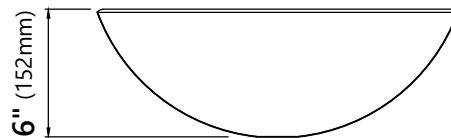

GV-399-19mm

Blue Glass Vessel Sink

Sink Dimensions

Dimensions: Ø17" x 6"

Features

- Solid Tempered Glass
- Vessel Sink
- 19mm Thickness
- 1 3/4" Drain Hole Size
- Without Overflow

CODES/STANDARDS:

Product Certification

cUPC certified, MASS Approved, ADA compliant

Warranty

Kraus Limited Lifetime Warranty

see website for details www.kraususa.com

GD

Waterfall Faucet Glass Disk

Glass Disk Dimensions

Overall Dimensions: $\varnothing 7 \frac{1}{4}''$ x $1 \frac{1}{8}''$

KGW-1700

Waterfall Bathroom Faucet

Faucet Dimensions

Overall Height: 12 3/4"
 Overall Width: 7 1/8"
 Spout Height: 8"
 Spout Reach: 6 1/8"

Features

- Metal Body
- Lead Free Brass Waterway
- 35mm Ceramic Cartridge
- Single Hole Installation
- Flow Rate 2.2gpm (8.3L/min) @ 60 psi
- 32.5" Nylon Waterlines