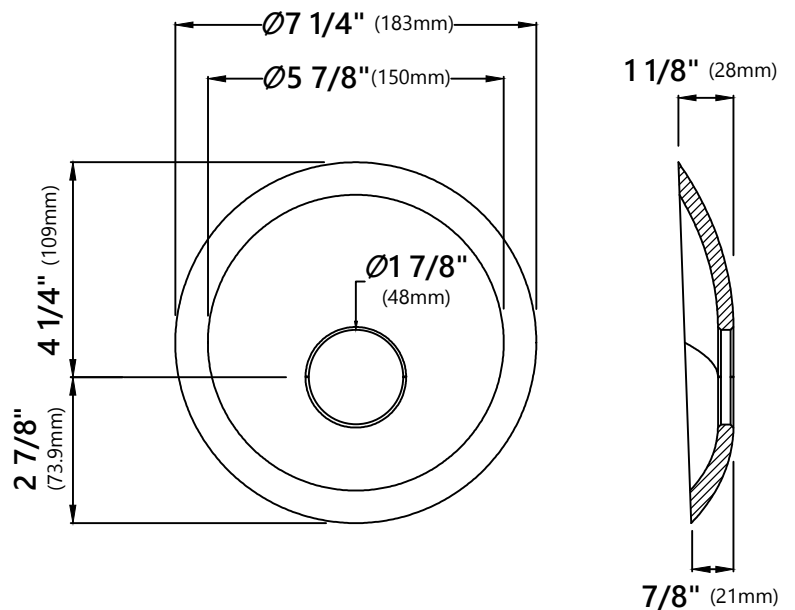

GV-399-19mm

Blue Glass Vessel Sink

Sink Dimensions

Dimensions: Ø17" x 6"

Features

- Solid Tempered Glass
- Vessel Sink
- 19mm Thickness
- 1 3/4" Drain Hole Size
- Without Overflow

CODES/STANDARDS:

Product Certification

KGW-1700

Waterfall Bathroom Faucet

Faucet Dimensions

Overall Height: 12 3/4"
 Overall Width: 7 1/8"
 Spout Height: 8"
 Spout Reach: 6 1/8"

Features

- Metal Body
- Lead Free Brass Waterway
- 35mm Ceramic Cartridge
- Single Hole Installation
- Flow Rate 2.2gpm (8.3L/min) @ 60 psi
- 32.5" Nylon Waterlines

Mounting Ring Dimensions

Overall Dimensions: $\varnothing 3 \frac{1}{8}''$ x $\frac{3}{8}''$

Features

- Brass Construction
- Designed to Use with Above Counter Vessel Sinks without Overflow
- Fits Standard Drain Assembly without Overflow

Dimensions: 8 5/8" x Ø2 5/8"

Features

- Metal Construction
- Connection 1 1/4"
- Designed to Use w/ Above-Counter Vessel Sinks without overflow
- Fits Standard 1 3/4" Drain Opening

Available Colors

- Satin Nickel
- Gold
- Oil Rubbed Bronze
- Chrome
- Brushed Gold
- Matte Black