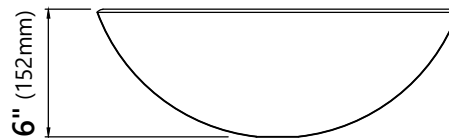

Warranty

Kraus Limited Lifetime Warranty

see website for details www.kraususa.com