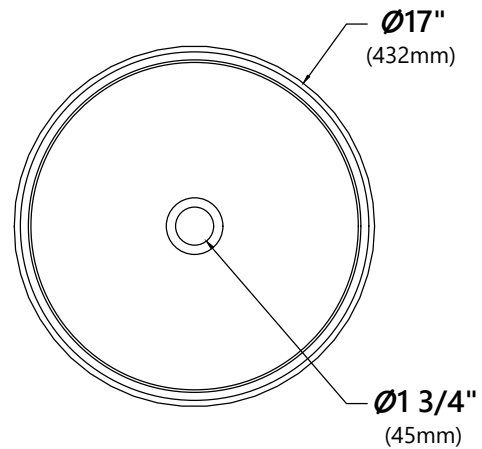

Warranty

Kraus Limited Lifetime Warranty

see website for details www.kraususa.com