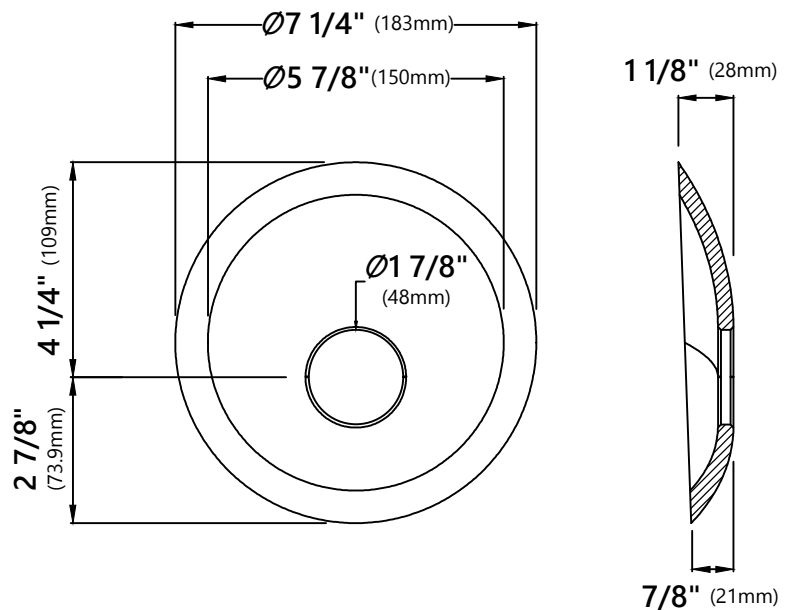

Overall Height: 12 3/4"

Overall Width: 7 1/8"

Spout Height: 8"

Spout Reach: 6 1/8"

Features

- Metal Body
- Lead Free Brass Waterway
- 35mm Ceramic Cartridge
- Single Hole Installation
- Flow Rate 2.2gpm (8.3L/min) @ 60 psi
- 32.5" Nylon Waterlines

Glass Disk Dimensions

Overall Dimensions: $\varnothing 7 \frac{1}{4}''$ x $1 \frac{1}{8}''$

Features

- Tempered Glass Construction
- For Use with KGW-1700 Waterfall Faucet

Available Colors

- Clear
- Frosted
- Clear Brown
- Clear Black
- Clear Red
- Green
- Blue
- Copper
- Brown

Warranty

Kraus Limited Lifetime Warranty
see website for details www.kraususa.com

MR-1 Mounting Ring

Mounting Ring Dimensions

Overall Dimensions: $\text{Ø}3\ 1/8"$ x $3/8"$

Features

- Brass Construction
- Designed to Use with Above Counter Vessel Sinks without Overflow
- Fits Standard Drain Assembly without Overflow

Dimensions: 8 5/8" x Ø2 5/8"

Features

- Metal Construction
- Connection 1 1/4"
- Designed to Use w/ Above-Counter Vessel Sinks without overflow
- Fits Standard 1 3/4" Drain Opening

Available Colors

- Satin Nickel
- Gold
- Oil Rubbed Bronze
- Chrome
- Brushed Gold
- Matte Black