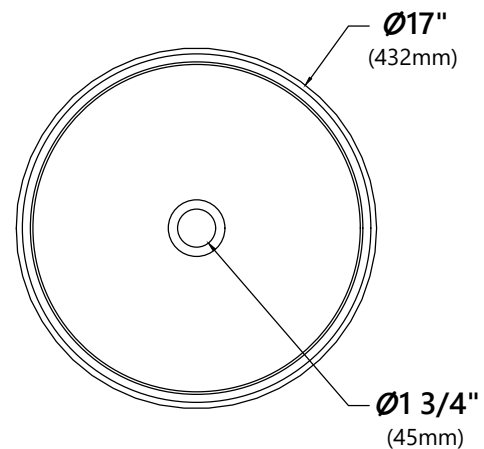

Warranty

Kraus Limited Lifetime Warranty

see website for details www.kraususa.com