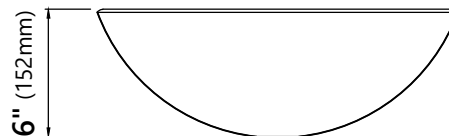

Warranty

Kraus Limited Lifetime Warranty

see website for details www.kraususa.com