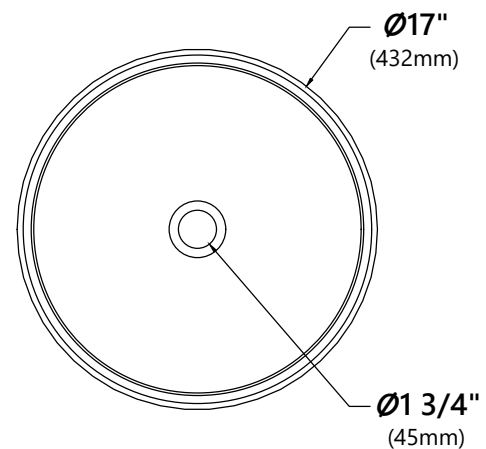

Warranty

Kraus Limited Lifetime Warranty

see website for details www.kraususa.com