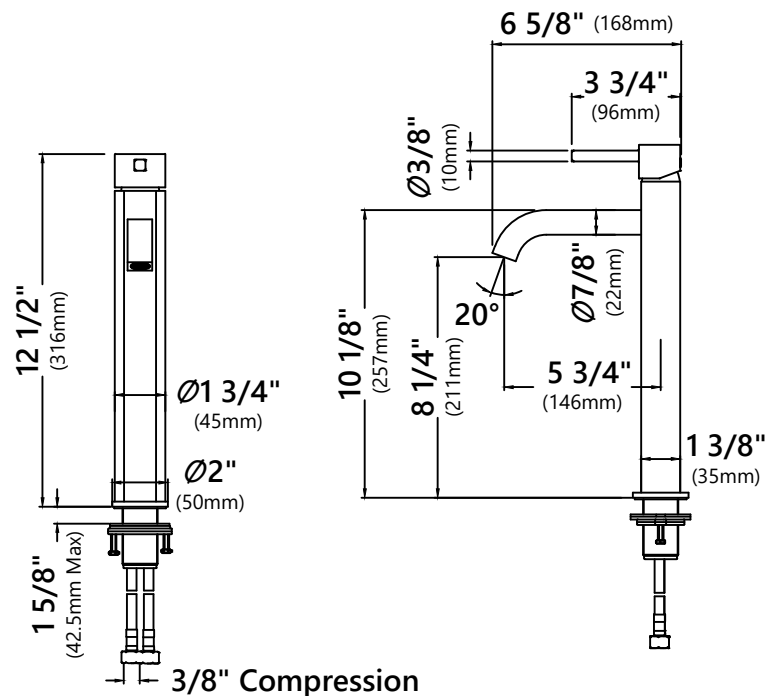

FVS-1007

Single Lever Vessel Bathroom Faucet

Faucet Dimensions

Overall Height: 12 1/2"

Overall Width: 2"

Spout Height: 8 1/4"

Spout Reach: 5 3/4"

Features

- Vessel Faucet
- Brass Body
- Lead Free Brass Waterway
- 25mm Ceramic Cartridge
- Single Hole Installation
- 29 1/4" Nylon Waterlines
- Coinslot Aerator
- Flow Rate 1.2gpm (4.5L/min) @ 60 psi
- Max Deck Thickness: 1 3/4"
- TPI of Aerator - M16.5*1

Accessories Included

- Hex Wrench
- Aerator Key

Optional Accessories

- Pop Ups PU-10 and PU-12

Available Finishes

- Chrome
- Satin Nickel
- Oil Rubbed Bronze
- Matte Black
- Spot Free Stainless Steel

CODES/STANDARDS:

Product Certification

cUPC (ASME A112.18.1/CSA B125.1)

NSF/ANSI Standard 61 and 372 certified by IAPMO
AB1953, EPA, CAL GREEN, MASS, FTC, DOE, CEC, ADA

Warranty

Kraus Limited Lifetime Warranty

see website for details www.kraususa.com