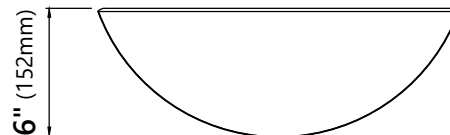

Warranty

Kraus Limited Lifetime Warranty

see website for details www.kraususa.com