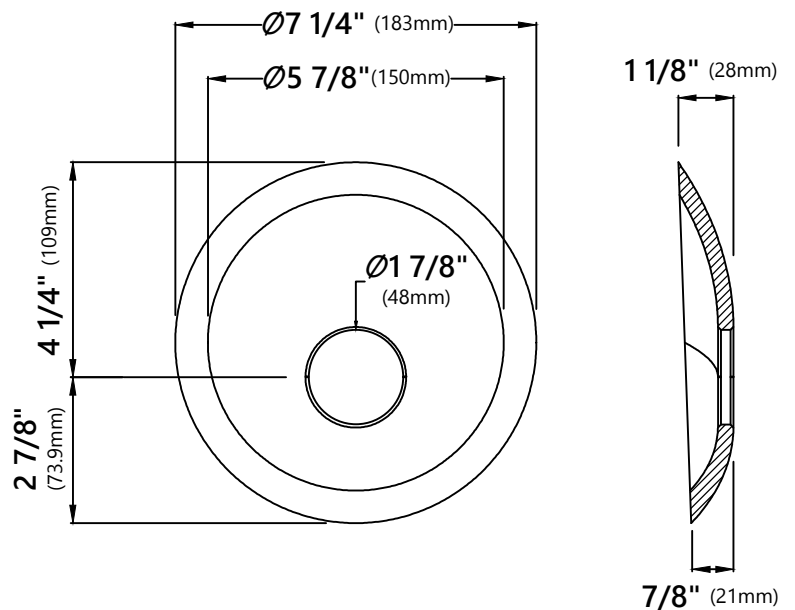

Faucet Dimensions

Overall Height: 12 3/4"
 Overall Width: 7 1/8"
 Spout Height: 8"
 Spout Reach: 6 1/8"

Features

- Metal Body
- Lead Free Brass Waterway
- 35mm Ceramic Cartridge
- Single Hole Installation
- Flow Rate 2.2gpm (8.3L/min) @ 60 psi
- 32.5" Nylon Waterlines

Glass Disk Dimensions

Overall Dimensions: $\varnothing 7 \frac{1}{4}''$ x $1 \frac{1}{8}''$

Features

- Tempered Glass Construction
- For Use with KGW-1700 Waterfall Faucet

Available Colors

- Clear
- Frosted
- Clear Brown
- Clear Black
- Clear Red
- Green
- Blue
- Copper
- Brown

Warranty

Kraus Limited Lifetime Warranty
see website for details www.kraususa.com

MR-1 Mounting Ring

Mounting Ring Dimensions

Overall Dimensions: $\text{Ø}3\ 1/8"$ x $3/8"$

Features

- Brass Construction
- Designed to Use with Above Counter Vessel Sinks without Overflow
- Fits Standard Drain Assembly without Overflow

Dimensions: 8 5/8" x Ø2 5/8"

Features

- Metal Construction
- Connection 1 1/4"
- Designed to Use w/ Above-Counter Vessel Sinks without overflow
- Fits Standard 1 3/4" Drain Opening

Available Colors

- Satin Nickel
- Gold
- Oil Rubbed Bronze
- Chrome
- Brushed Gold
- Matte Black