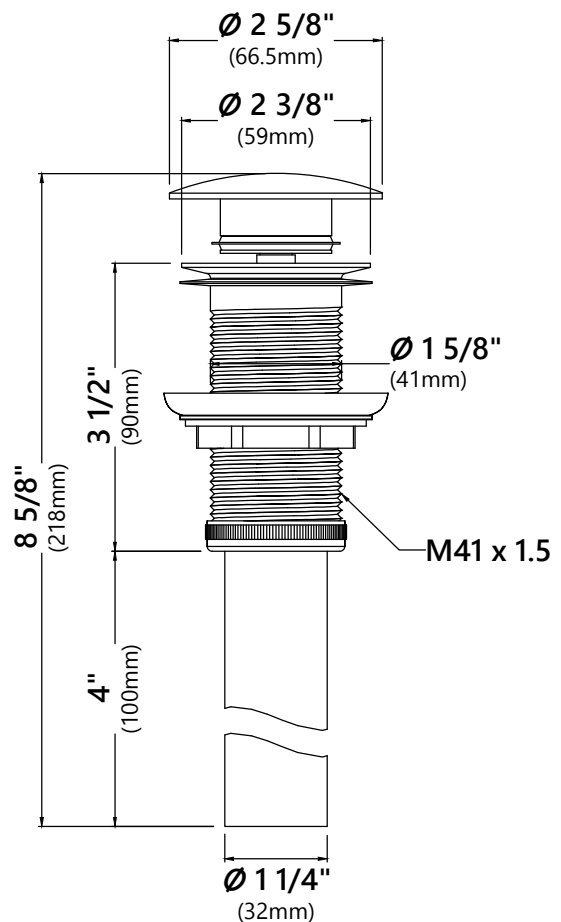

PU-10

Pop Up Drain w/o Overflow

Pop Up Dimensions

Dimensions: 8 5/8" x Ø2 5/8"

Features

- Metal Construction
- Connection 1 1/4"
- Designed to Use w/ Above-Counter Vessel Sinks without overflow
- Fits Standard 1 3/4" Drain Opening

Available Colors

- Satin Nickel
- Gold
- Oil Rubbed Bronze
- Chrome
- Brushed Gold
- Matte Black

CODES/STANDARDS:

Product Certification
cUPC

Warranty

Kraus Limited Lifetime Warranty

see website for details www.kraususa.com