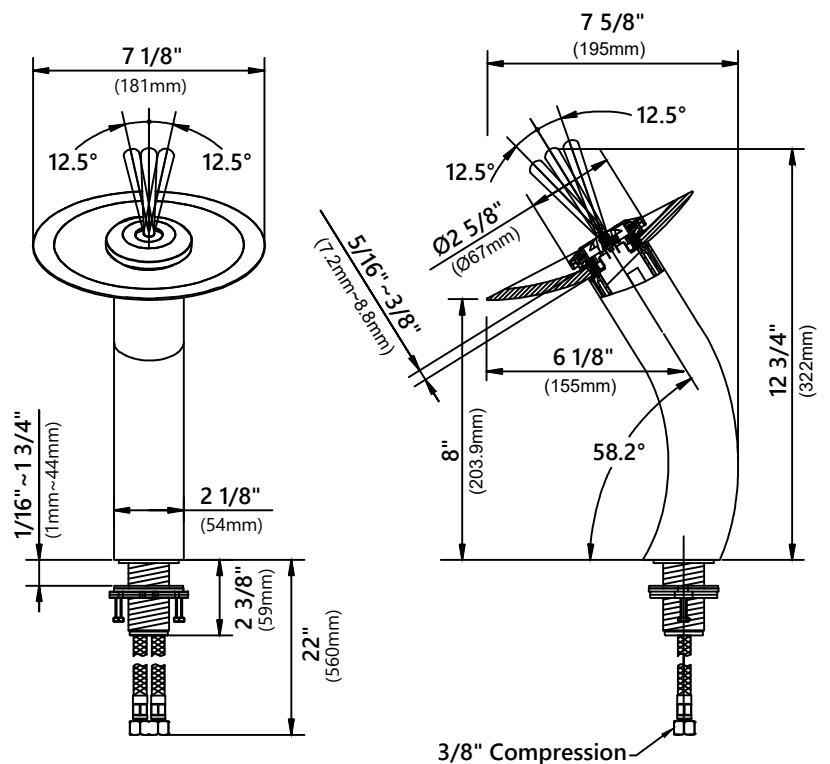

GV-150-19mm

Ares Glass Vessel Sink

Sink Dimensions

Dimensions: $\varnothing 17"$ x 6"

Features

- Solid Tempered Glass
- Vessel Sink
- 19mm Glass Thickness
- 34mm Rim Thickness
- 1 3/4" Drain Hole Size
- Without Overflow

Spout Reach: 6 1/8"

Features

- Metal Body
- Lead Free Brass Waterway
- 35mm Ceramic Cartridge
- Single Hole Installation
- Flow Rate 2.2gpm (8.3L/min) @ 60 psi
- 32.5" Nylon Waterlines

Accessories Included

NSF/ANSI Standard 61 and 372 certified by IAPMO

AB1953, MASS, DOE, ADA

Warranty

Kraus Limited Lifetime Warranty

see website for details www.kraususa.com

MR-1 Mounting Ring

Mounting Ring Dimensions

Overall Dimensions: $\text{Ø}3\ 1/8"$ x $3/8"$

Warranty

Kraus Limited Lifetime Warranty

see website for details www.kraususa.com

PU-10

Pop Up Drain w/o Overflow

Pop Up Dimensions

Dimensions: 8 5/8" x Ø2 5/8"

Features