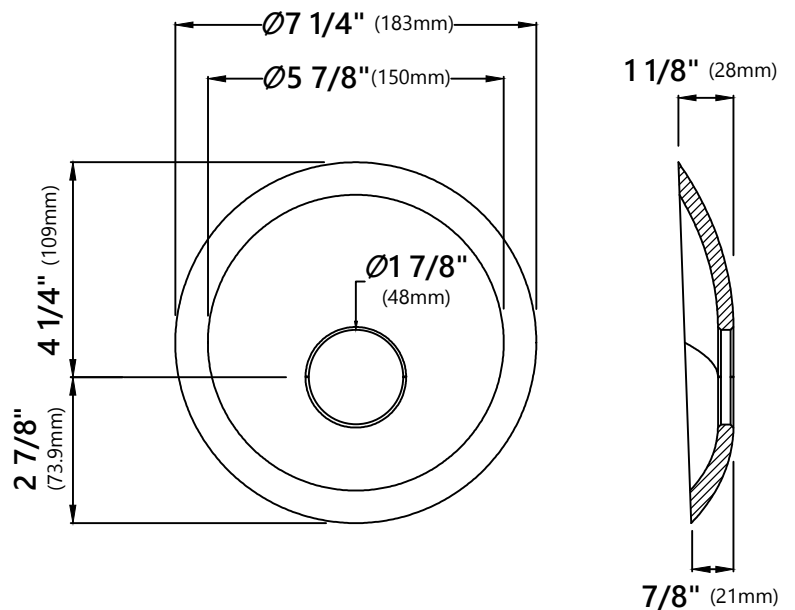

GV-150-19mm

Ares Glass Vessel Sink

Sink Dimensions

Dimensions: $\varnothing 17"$ x 6"

Features

- Solid Tempered Glass
- Vessel Sink
- 19mm Glass Thickness
- 34mm Rim Thickness
- 1 3/4" Drain Hole Size
- Without Overflow

Glass Disk Dimensions

Overall Dimensions: $\varnothing 7 \frac{1}{4}''$ x $1 \frac{1}{8}''$

Features

- Tempered Glass Construction
- For Use with KGW-1700 Waterfall Faucet

Available Colors

- Clear
- Frosted
- Clear Brown
- Clear Black
- Clear Red
- Green
- Blue
- Copper
- Brown

Warranty

Kraus Limited Lifetime Warranty
see website for details www.kraususa.com

KGW-1700

Waterfall Bathroom Faucet

Faucet Dimensions

Overall Height: 12 3/4"

Overall Width: 7 1/8"

Spout Height: 8"

Spout Reach: 6 1/8"

Features

- Metal Body
- Lead Free Brass Waterway
- 35mm Ceramic Cartridge
- Single Hole Installation
- Flow Rate 2.2gpm (8.3L/min) @ 60 psi
- 32.5" Nylon Waterlines

Accessories Included