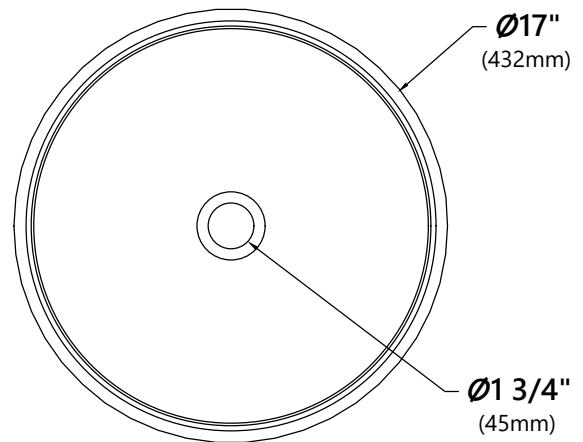

Warranty

Kraus Limited Lifetime Warranty

see website for details www.kraususa.com