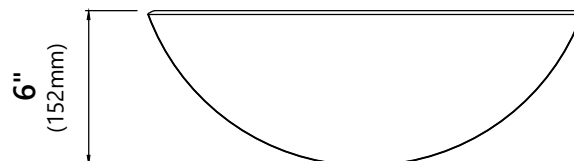

Warranty

Kraus Limited Lifetime Warranty

see website for details www.kraususa.com