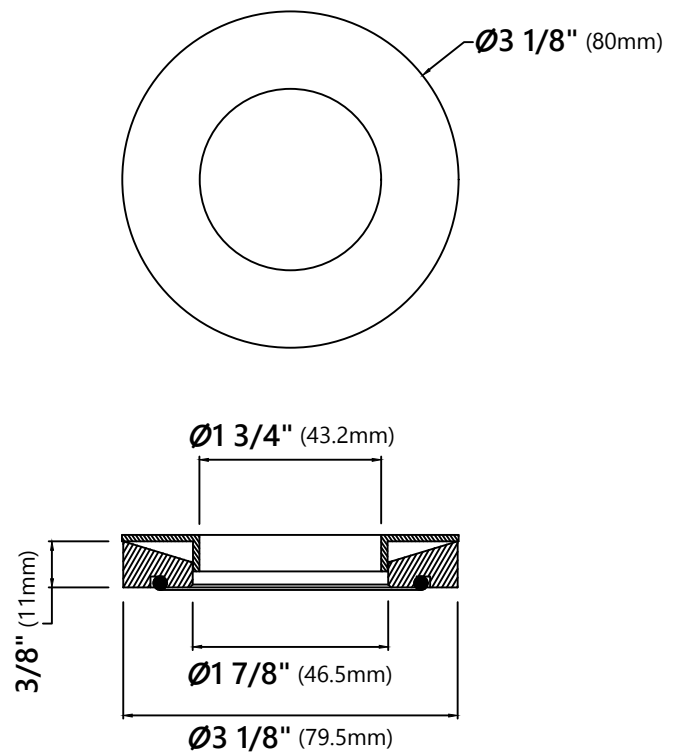

GV-150-19mm

Ares Glass Vessel Sink

Sink Dimensions

Dimensions: $\varnothing 17"$ x 6"

Features

- Solid Tempered Glass
- Vessel Sink
- 19mm Glass Thickness
- 34mm Rim Thickness
- 1 3/4" Drain Hole Size
- Without Overflow

Spout Reach: 6 1/8"

Features

- Metal Body
- Lead Free Brass Waterway
- 35mm Ceramic Cartridge
- Single Hole Installation
- Flow Rate 2.2gpm (8.3L/min) @ 60 psi
- 32.5" Nylon Waterlines

Accessories Included

NSF/ANSI Standard 61 and 372 certified by IAPMO

AB1953, MASS, DOE, ADA

Warranty

Kraus Limited Lifetime Warranty

see website for details www.kraususa.com

MR-1 Mounting Ring

Mounting Ring Dimensions

Overall Dimensions: $\text{Ø}3\ 1/8"$ x $3/8"$

Warranty

Kraus Limited Lifetime Warranty

see website for details www.kraususa.com

PU-10

Pop Up Drain w/o Overflow

Pop Up Dimensions

Dimensions: 8 5/8" x Ø2 5/8"

Features