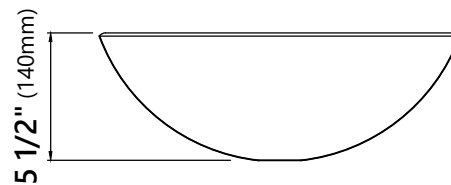

Warranty

Kraus Limited Lifetime Warranty

see website for details www.kraususa.com