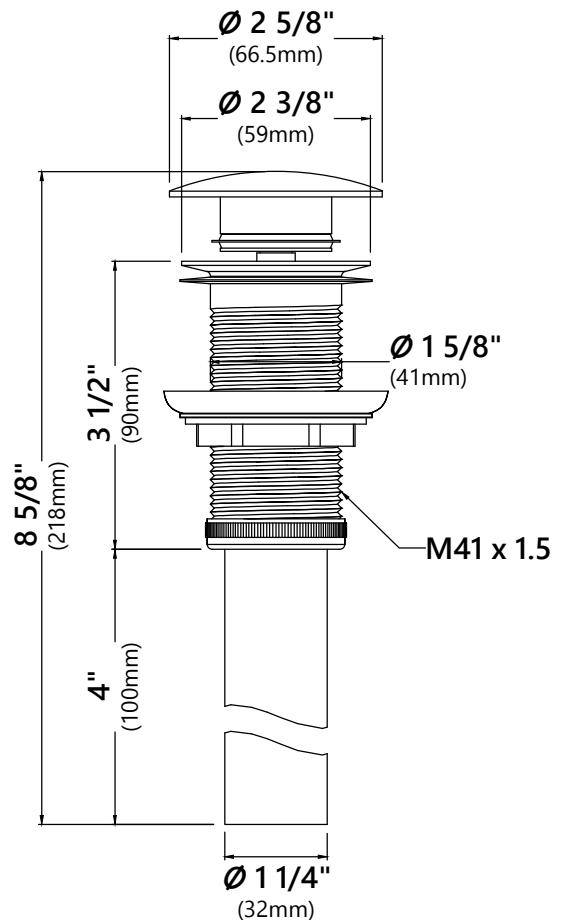

PU-10

Pop Up Drain w/o Overflow

Pop Up Dimensions

Dimensions: 8 5/8" x Ø2 5/8"

Features

- Metal Construction
- Connection 1 1/4"
- Designed to Use w/ Above-Counter Vessel Sinks without overflow
- Fits Standard 1 3/4" Drain Opening

Available Colors

- Satin Nickel
- Gold
- Oil Rubbed Bronze
- Chrome
- Brushed Gold
- Matte Black

CODES/STANDARDS:

Product Certification
cUPC

Warranty

Kraus Limited Lifetime Warranty

see website for details www.kraususa.com