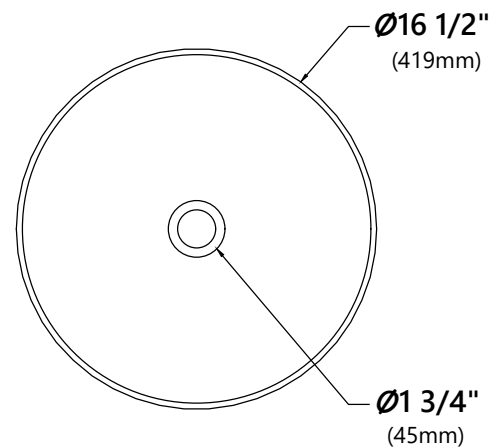

Warranty

Kraus Limited Lifetime Warranty

see website for details www.kraususa.com