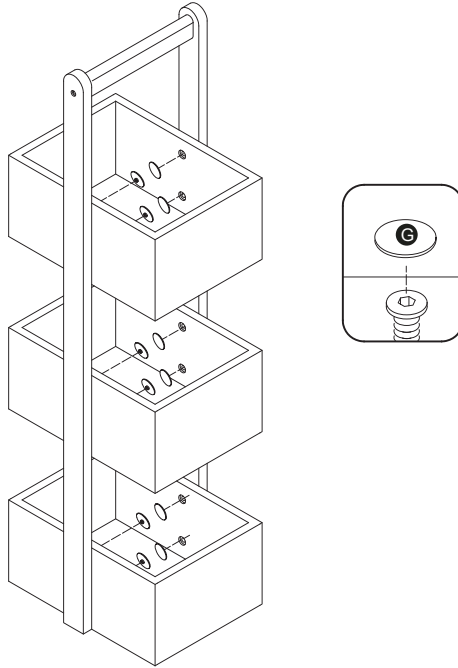

BTH-08790

3-tier storage caddy

8.7" L x 10.2" W x 33.5" H

PARTS LIST

PART/ILLUSTRATION	(QTY)	DESCRIPTION
A 	(2)	side rail
B 	(3)	caddy
C 	(1)	rail
D 	(12)	bolt
E 	(2)	screw
F 	(1)	allen wrench
G 	(12)	bolt cap

ASSEMBLY

1

2

ASSEMBLY

3

LIMITED LIFETIME WARRANTY

Honey-Can-Do International, LLC (HCD) warrants its products will be free from defects in materials and workmanship when used for normal personal or household use. Except as provided below HCD, at its option, may offer a comparable product or offer a replacement part or request that the item be returned to the place of purchase. This warranty DOES NOT apply to damage caused by negligence, misuse, excessive use, improper cleaning, improper assembly, or any circumstances not directly attributable to manufacturing defects. Proof of purchase is required in the form of a receipt (copy or original) to validate warranty. HCD provides this limited lifetime warranty in lieu of all other warranties, either express or implied. In no event shall HCD, its affiliates, or subsidiaries be responsible for consequential or incidental damages arising out of a claim of defective product. Some states or provinces do not allow some exclusions or limitations, so the above statement may not apply to you. This warranty gives you specific legal rights. Additional rights vary by state or province.