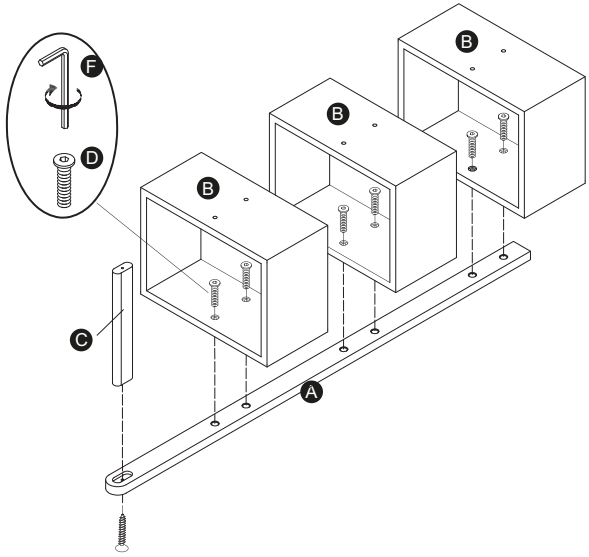

BTH-08790

3-tier storage caddy

8.7" L x 10.2" W x 33.5" H

PARTS LIST

PART/ILLUSTRATION	(QTY)	DESCRIPTION
A 	(2)	side rail
B 	(3)	caddy
C 	(1)	rail
D 	(12)	bolt
E 	(2)	screw
F 	(1)	allen wrench
G 	(12)	bolt cap

ASSEMBLY

1

2

ASSEMBLY

3

LIMITED LIFETIME WARRANTY

Honey-Can-Do International, LLC (HCD) warrants its products will be free from defects in materials and workmanship when used for normal personal or household use. Except as provided below HCD, at its option, may offer a comparable product or offer a replacement part or request that the item be returned to the place of purchase. This warranty DOES NOT apply to damage caused by negligence, misuse, excessive use, improper cleaning, improper assembly, or any circumstances not directly attributable to manufacturing defects. Proof of purchase is required in the form of a receipt (copy or original) to validate warranty. HCD provides this limited lifetime warranty in lieu of all other warranties, either express or implied. In no event shall HCD, its affiliates, or subsidiaries be responsible for consequential or incidental damages arising out of a claim of defective product. Some states or provinces do not allow some exclusions or limitations, so the above statement may not apply to you. This warranty gives you specific legal rights. Additional rights vary by state or province.