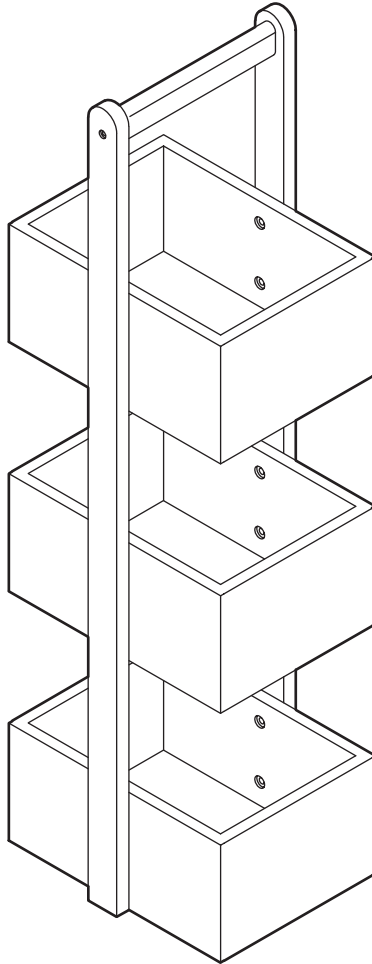

BTH-08790

3-tier storage caddy

8.7" L x 10.2" W x 33.5" H

PARTS LIST

PART/ILLUSTRATION	(QTY)	DESCRIPTION
A 	(2)	side rail
B 	(3)	caddy
C 	(1)	rail
D 	(12)	bolt
E 	(2)	screw
F 	(1)	allen wrench
G 	(12)	bolt cap