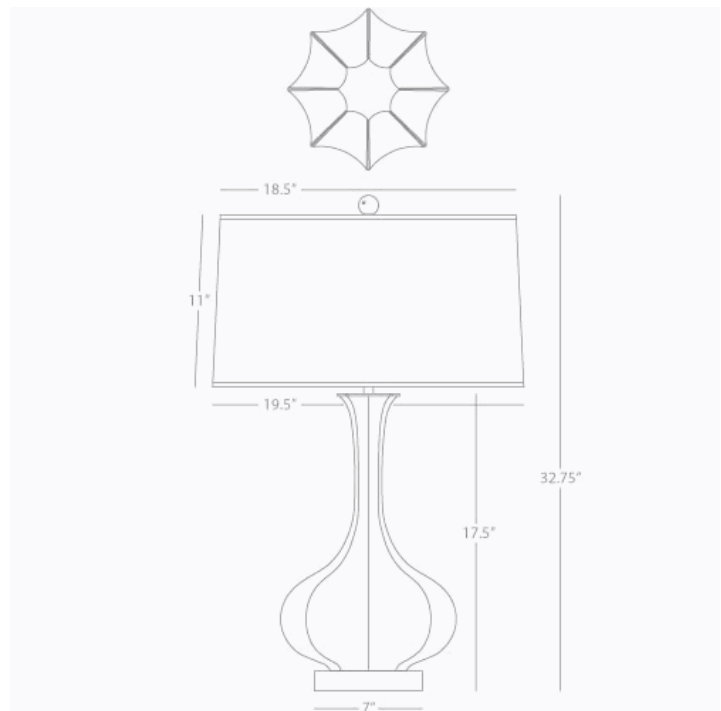

PIKE

BT996

Table Lamp

1-150W Max.

Bulb Type: A

Switch: Hi-Lo Dimming

Butter Glazed Ceramic

Lucite Base

Pearl Dupoini Fabric Shade

See Pike Chart for Color/ Base Options

* Made In The USA