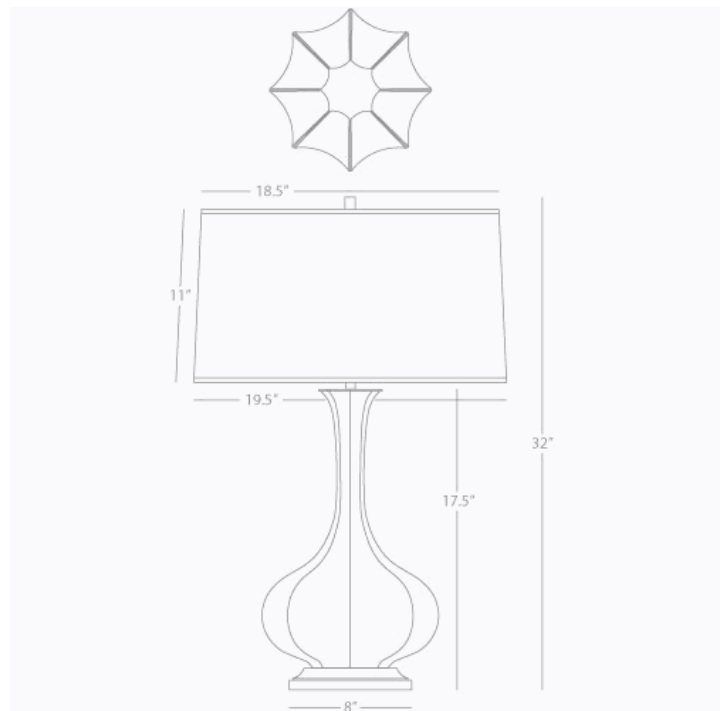

PIKE

BT994

Table Lamp

1-150W Max.

Bulb Type: A

Switch: Hi-Lo Dimming

Butter Glazed Ceramic

Aged Brass Accents

Pearl Dupoini Fabric Shade

See Pike Chart for Color/ Base Options

* *Made In The USA*