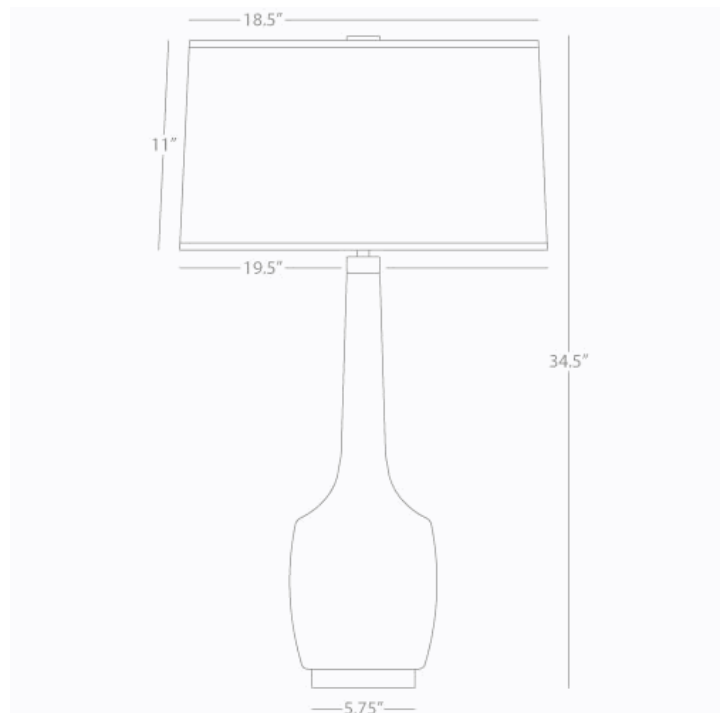

DELILAH

BT701

Table Lamp

1-150W Max.

Bulb Type: A

Switch: Hi-Lo Dimming

Antique Brass Finish

Butter Glazed Ceramic

Oyster Linen Shade w/ Self-Fabric

Top and Bottom Diffuser

See Audrey/ Delilah Table for Color Options

* Ships Within 5 Business Days

* Made In The USA