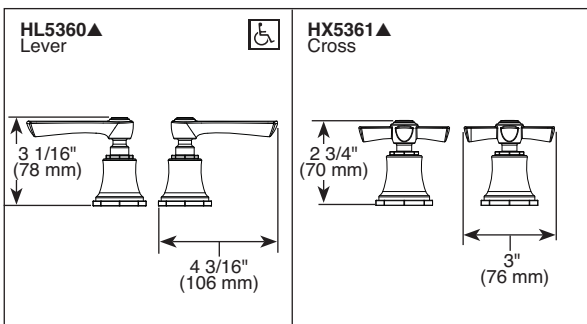

COMPLIES WITH:

- ANSI/ASME A112.18.1 / CSA B125.1

☐ Indicates compliance to ICC/ANSI A117.1

▲ Designate proper finish suffix