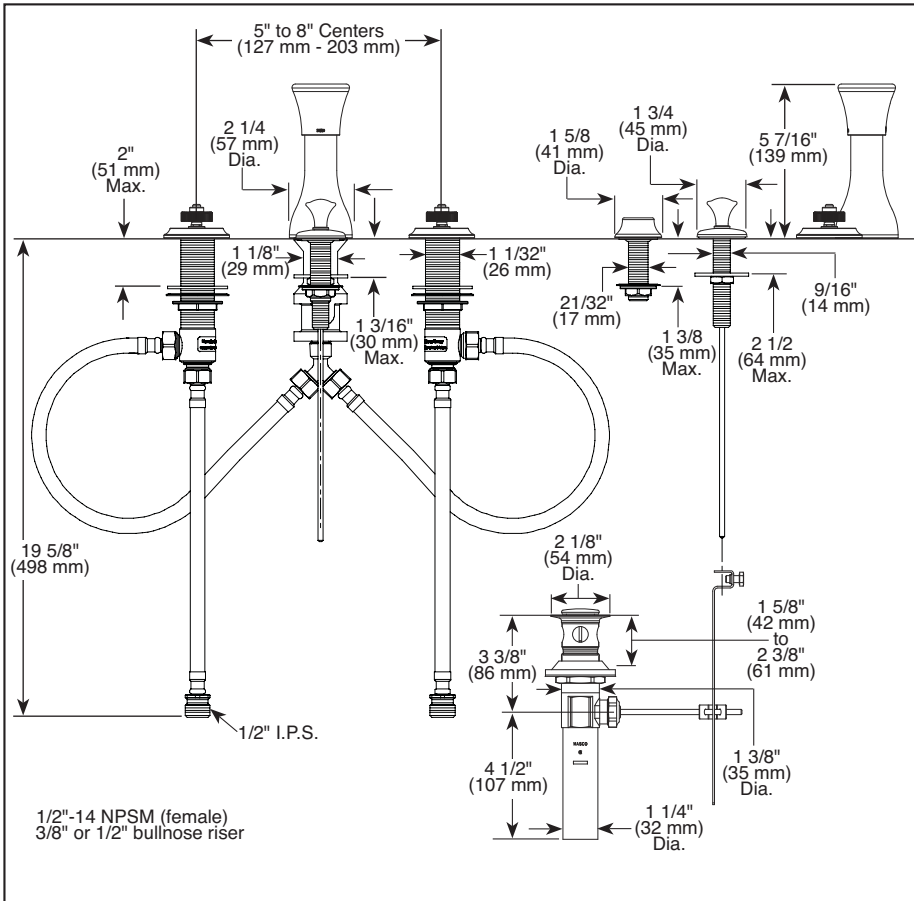

COMPLIES WITH:

- ANSI/ASME A112.18.1 / CSA B125.1

☐ Indicates compliance to ICC/ANSI A117.1

▲ Designate proper finish suffix