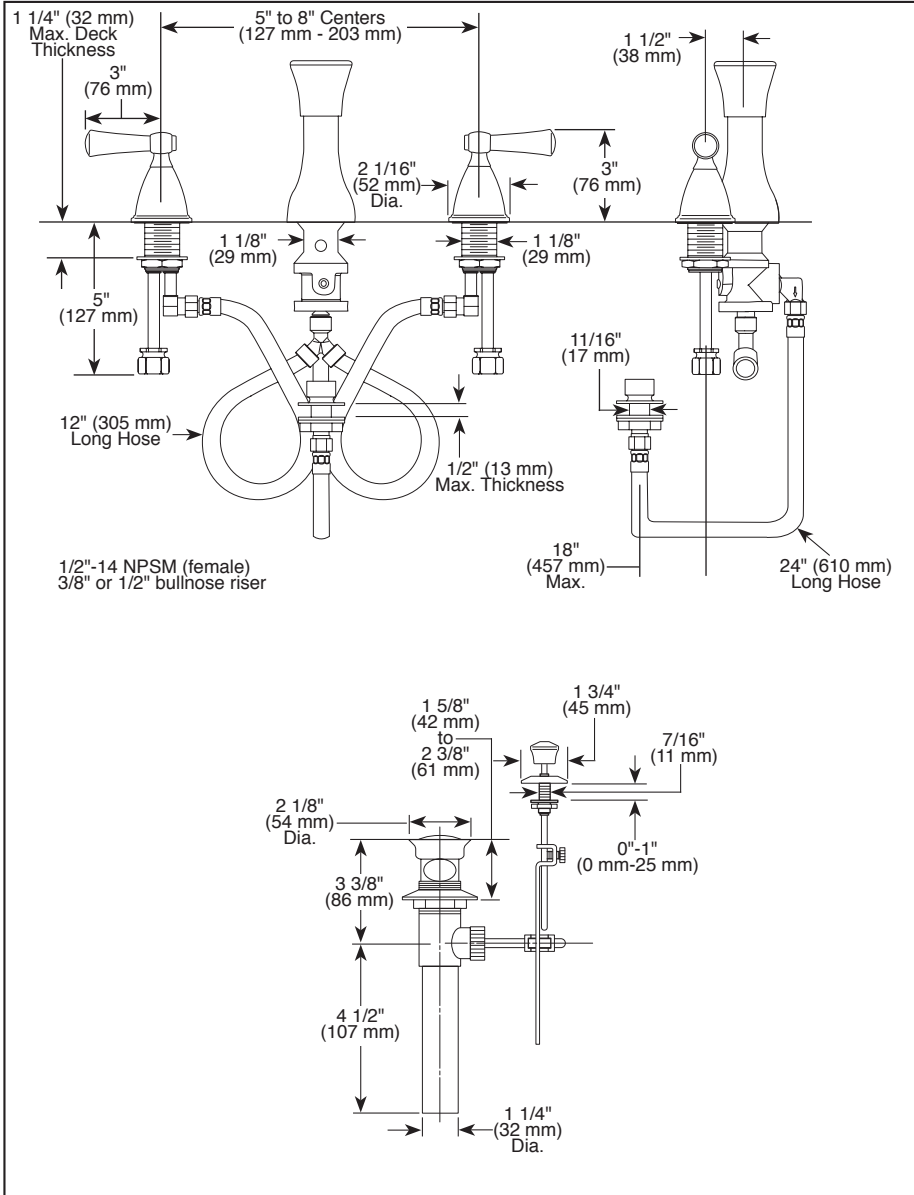

Submitted Model No.: _____

Specific Features: _____

BRIZO®

BIDET FAUCET

- Vesi® Collection
- Three Handle Bidet Valve
- 4 Hole Applications
- 5" to 8" Centers
- Ceramic Disc Valving

STANDARD SPECIFICATIONS:

- Three handle deck mount bidet valves for exposed mounting on 4 hole applications.
- 5" to 8" centers.
- Directional handle for rim flush or rosette spray douche.
- Hot and cold stems are interchangeable.
- Ceramic disc valving.
- 1/4 turn stop maybe removed for 180° rotation.