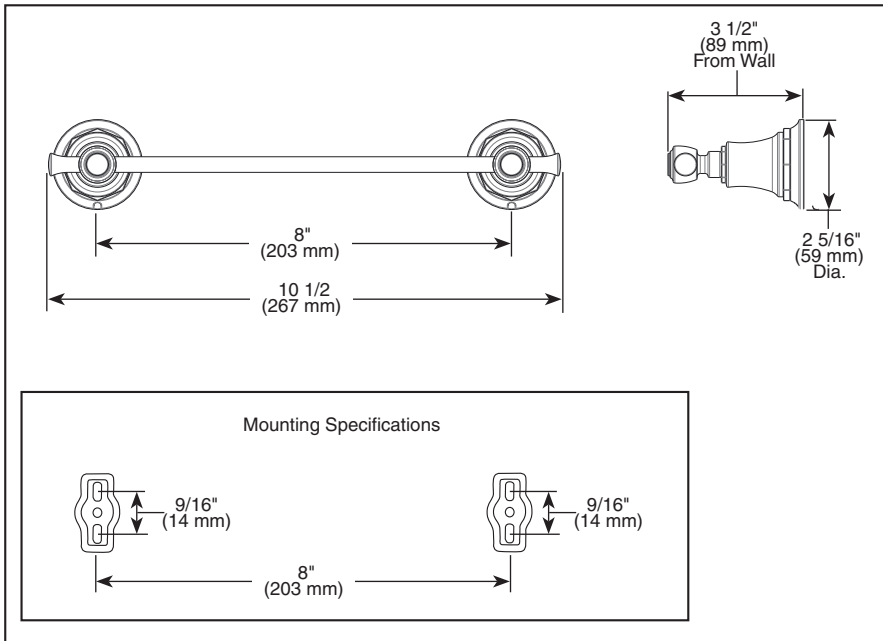

BRIZO®

ACCESSORIES

- Rook™ Collection
- 8" Towel Bar

Submitted Model No.: _____

Specific Features: _____

▲ Designate proper finish suffix

STANDARD SPECIFICATIONS:

- Wood blocking is preferable behind all wall surfaces. If wood blocking is not available, try finding a wood stud to anchor at least one end of this accessory.
- Mounting hardware and mounting instructions included with product.
- Note: Plastic anchors, screws, toggle bolts, and mounting brackets are included with the mounting hardware.