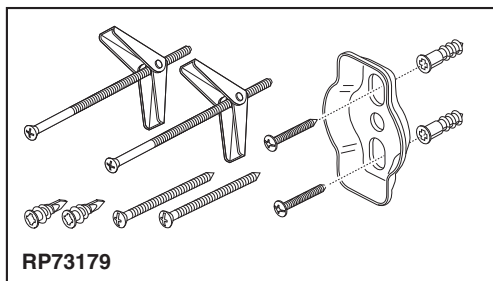

BRIZO®

ACCESSORIES

- Rook™ Collection
- 8" Towel Bar

Submitted Model No.: _____

Specific Features: _____

▲ Designate proper finish suffix

STANDARD SPECIFICATIONS:

- Wood blocking is preferable behind all wall surfaces. If wood blocking is not available, try finding a wood stud to anchor at least one end of this accessory.
- Mounting hardware and mounting instructions included with product.
- Note: Plastic anchors, screws, toggle bolts, and mounting brackets are included with the mounting hardware.