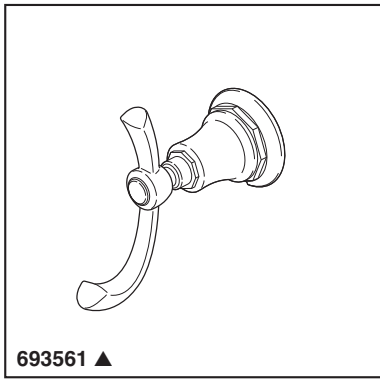

BRIZO®

ACCESSORIES

- Rook™ Collection
- Double Robe Hook

Submitted Model No.: _____

Specific Features: _____

STANDARD SPECIFICATIONS:

- Wood blocking is preferable behind all wall surfaces. If wood blocking is not available, try finding a wood stud to anchor this accessory.
- Mounting hardware and mounting instructions included with product.
- Note: Plastic anchors, screws, toggle bolts, and mounting brackets are included with the mounting hardware.