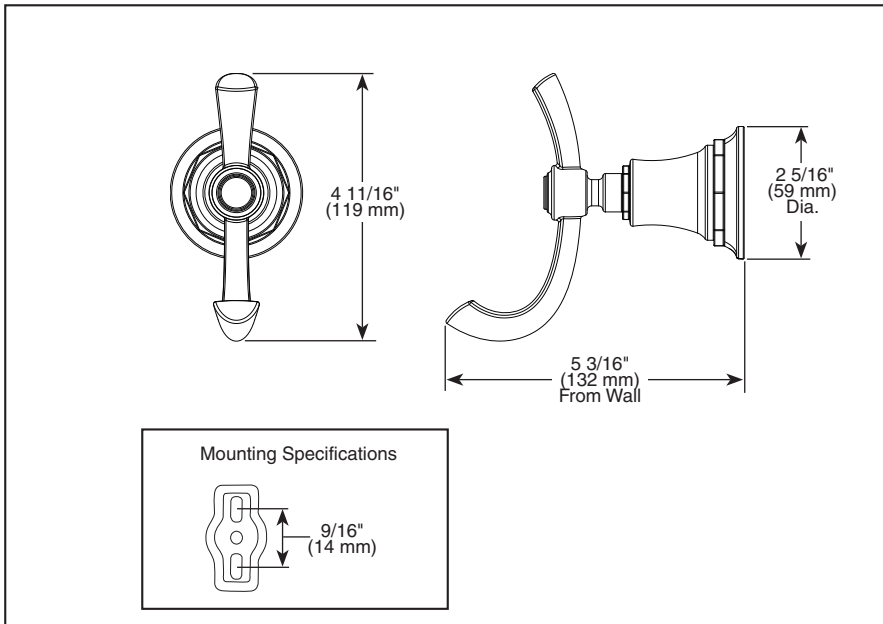

BRIZO®

ACCESSORIES

- Rook™ Collection
- Double Robe Hook

Submitted Model No.: _____

Specific Features: _____

STANDARD SPECIFICATIONS:

- Wood blocking is preferable behind all wall surfaces. If wood blocking is not available, try finding a wood stud to anchor this accessory.
- Mounting hardware and mounting instructions included with product.
- Note: Plastic anchors, screws, toggle bolts, and mounting brackets are included with the mounting hardware.