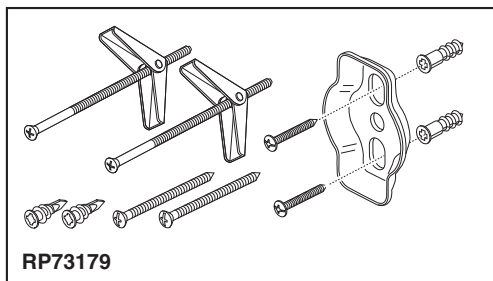

WARRANTY

- Lifetime limited warranty on parts (other than electronic parts and batteries) and finishes; or, for commercial users, for 5 years from date of purchase.
- 5 year limited warranty on electronic parts (other than batteries); or, for commercial users, for 1 year from the date of purchase. No warranty is provided on batteries.