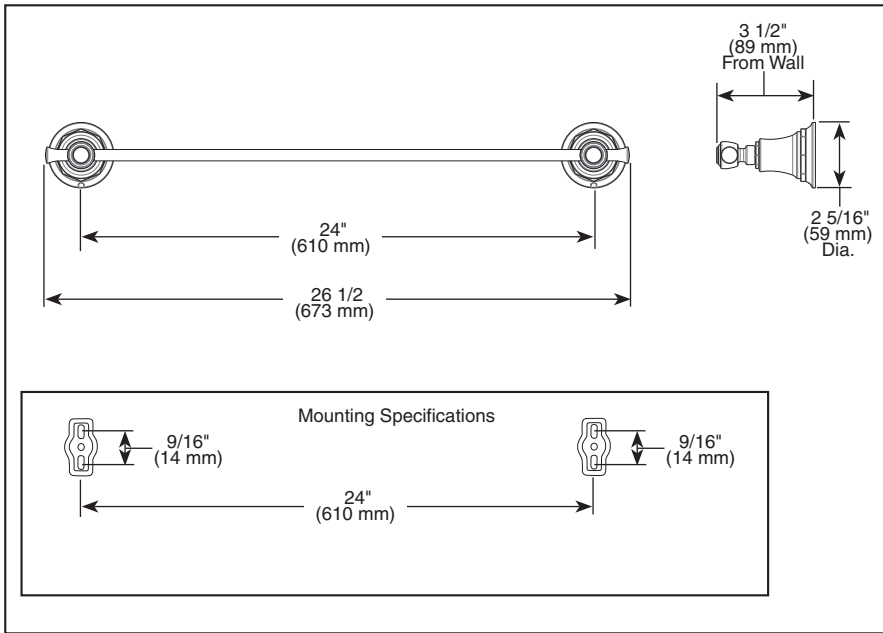

## ACCESSORIES

- Rook™ Collection
- 24" Towel Bar

Submitted Model No.: \_\_\_\_\_

Specific Features: \_\_\_\_\_

### STANDARD SPECIFICATIONS:

- Wood blocking is preferable behind all wall surfaces. If wood blocking is not available, try finding a wood stud to anchor at least one end of this accessory.
- Mounting hardware and mounting instructions included with product.
- Note: Plastic anchors, screws, toggle bolts, and mounting brackets are included with the mounting hardware.