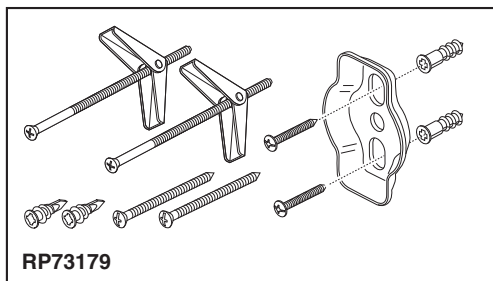

WARRANTY

- Lifetime limited warranty on parts (other than electronic parts and batteries) and finishes: or, for commercial users, for 5 years from date of purchase.
- 5 year limited warranty on electronic parts (other than batteries); or, for commercial users, for 1 year from the date of purchase. No warranty is provided on batteries.