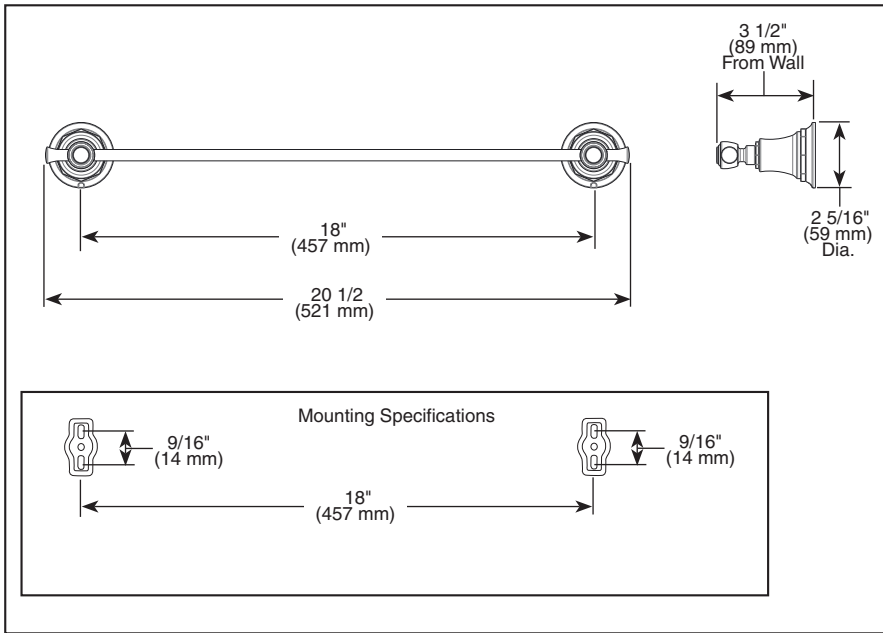

BRIZO®

ACCESSORIES

- Rook™ Collection
- 18" Towel Bar

Submitted Model No.: _____

Specific Features: _____

STANDARD SPECIFICATIONS:

- Wood blocking is preferable behind all wall surfaces. If wood blocking is not available, try finding a wood stud to anchor at least one end of this accessory.
- Mounting hardware and mounting instructions included with product.
- Note: Plastic anchors, screws, toggle bolts, and mounting brackets are included with the mounting hardware.