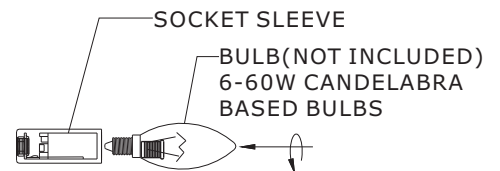

CRYSTORAMA

95 Cantiague Rock Road, Westbury NY 11590 | P: 800.888.4470 | F: 516.931.1254 | info@crystorama.com | CRYSTORAMA.com

MODEL#: **BRI-3006-SA** ASSEMBLY AND DRESSING INSTRUCTIONS

WARNING
Electrical Danger Turn Power off

All electrical components must be installed by a licensed electrician in accordance with the National Electric Code and the appropriate local electrical codes

You will need 6 Candelabra bulbs. 40 Watts recommended 60 Watts max. Bulb not included.
USE LED FOR EXTENDED USE

A = (15mmx6pcs+20mmx5pcs+25mmx5pcs+30mmx4pcs+35mmx3pcs)x40SETS

B = (15mmx6pcs+20mmx6pcs+25mmx1pcs+30mmx1pcs+35mmx1pcs+40mmx1pcs+45mmx1pcs)x40SETS

2018/01