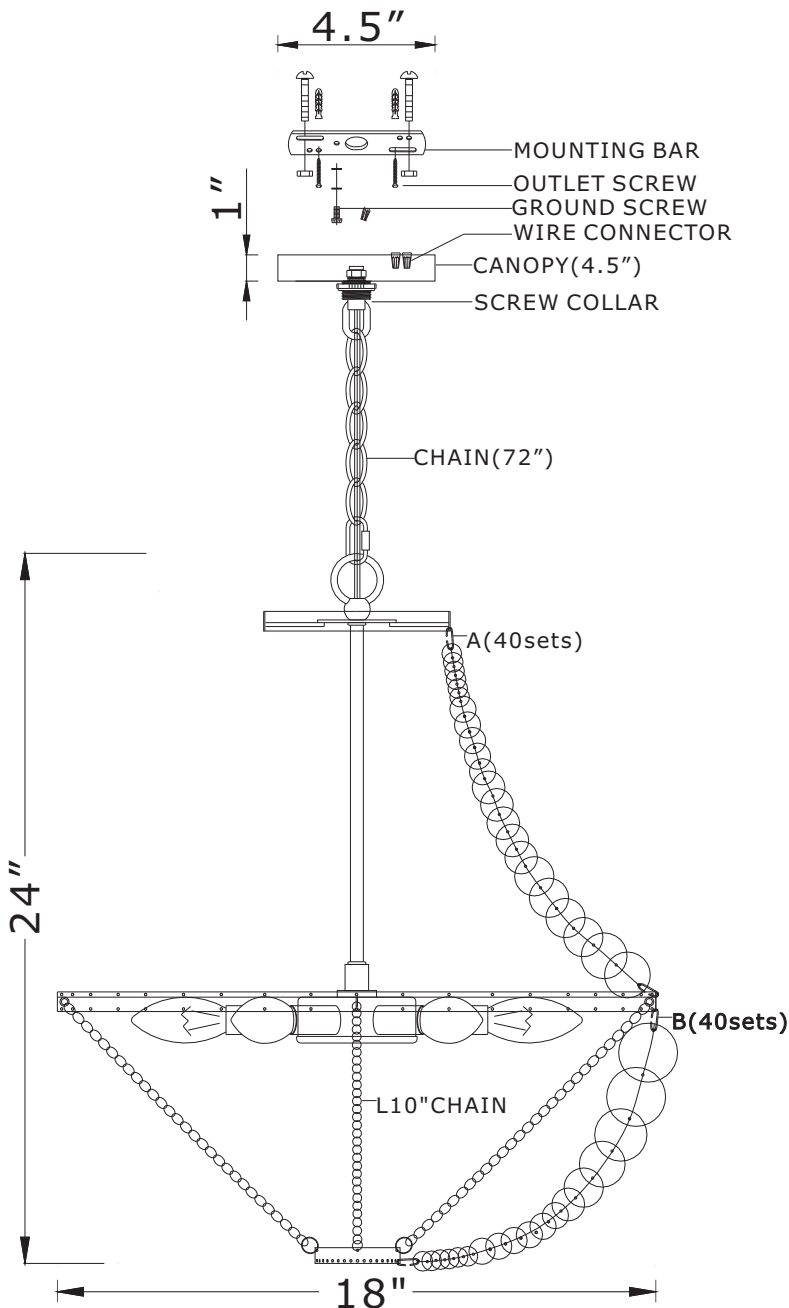

CRYSTORAMA

95 Cantiague Rock Road, Westbury NY 11590 | P: 800.888.4470 | F: 516.931.1254 | info@crystorama.com | CRYSTORAMA.com

MODEL#: **BRI-3006-SA** ASSEMBLY AND DRESSING INSTRUCTIONS

WARNING
Electrical Danger Turn Power off

All electrical components must be installed by a licensed electrician in accordance with the National Electric Code and the appropriate local electrical codes

You will need 6 Candelabra bulbs. 40 Watts recommended 60 Watts max. Bulb not included.
USE LED FOR EXTENDED USE

A = (15mmx6pcs+20mmx5pcs+25mmx5pcs+30mmx4pcs+35mmx3pcs)x40SETS

B = (15mmx6pcs+20mmx6pcs+25mmx1pcs+30mmx1pcs+35mmx1pcs+40mmx1pcs+45mmx1pcs)x40SETS

2018/01