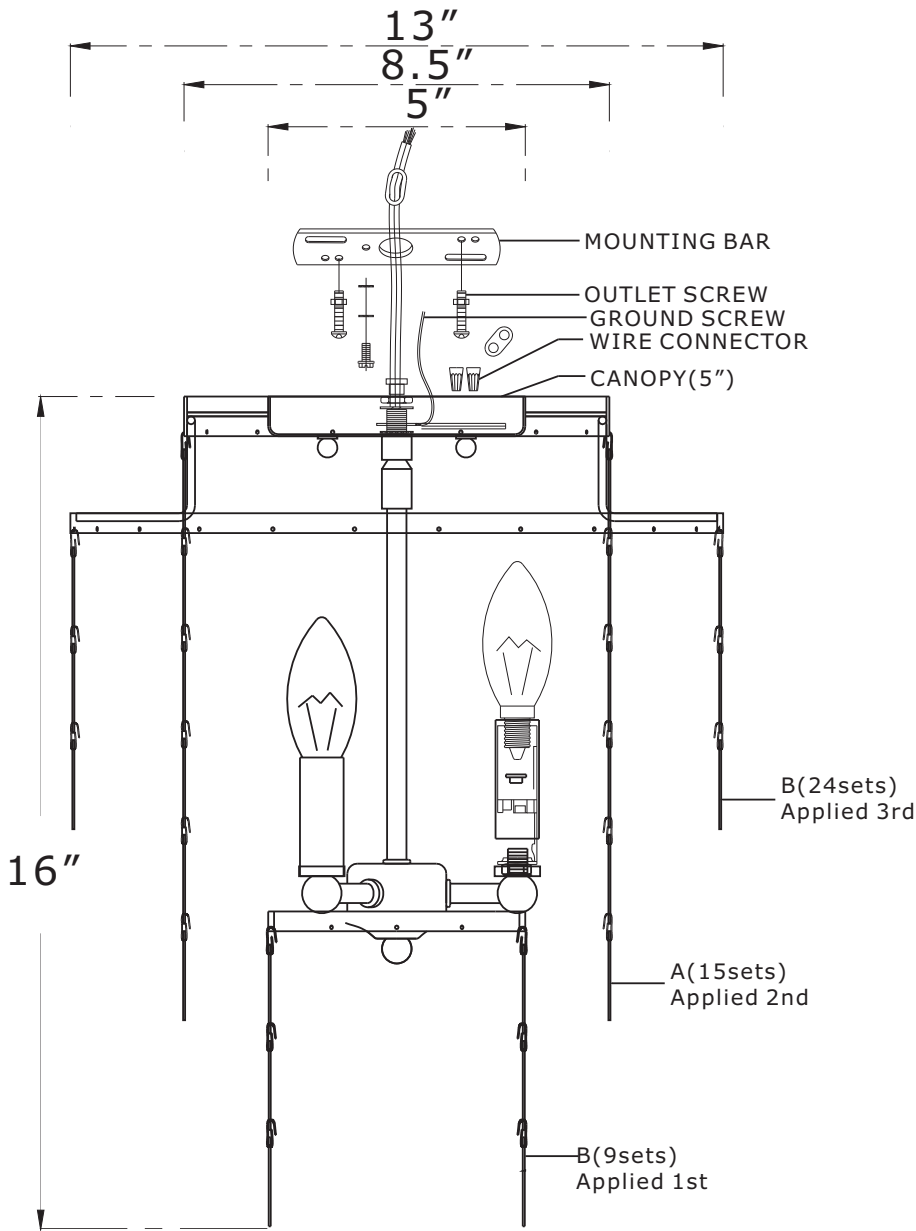

CRYSTORAMA

95 Cantiague Rock Road, Westbury NY 11590 | P: 800.888.4470 | F: 516.931.1254 | info@crystorama.com | CRYSTORAMA.com

MODEL#: **BRI-3003-SA** ASSEMBLY AND DRESSING INSTRUCTIONS

WARNING
Electrical Danger Turn Power off

All electrical components must be installed by a licensed electrician in accordance with the National Electric Code and the appropriate local electrical codes

You will need 3 Candelabra bulbs. 40 Watts recommended 60 Watts max. Bulb not included.
USE LED FOR EXTENDED USE

A: 15SETS CAPIZ SHELLS-45MM-6 PCS SHELLS

B: 33SETS CAPIZ SHELLS-45MM-3 PCS SHELLS

5 SPARE 2 HOLE CAPIZ SHELLS

2 SPARE 1 HOLE CAPIZ SHELLS

2018/01