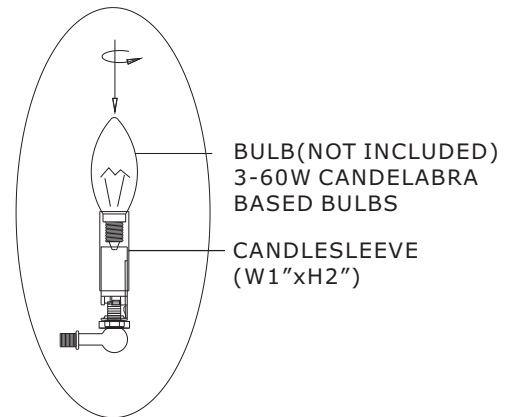

CRYSTORAMA

95 Cantiague Rock Road, Westbury NY 11590 | P: 800.888.4470 | F: 516.931.1254 | info@crystorama.com | CRYSTORAMA.com

MODEL#: **BRI-3003-SA** ASSEMBLY AND DRESSING INSTRUCTIONS

WARNING
Electrical Danger Turn Power off

All electrical components must be installed by a licensed electrician in accordance with the National Electric Code and the appropriate local electrical codes

You will need 3 Candelabra bulbs. 40 Watts recommended 60 Watts max. Bulb not included.
USE LED FOR EXTENDED USE