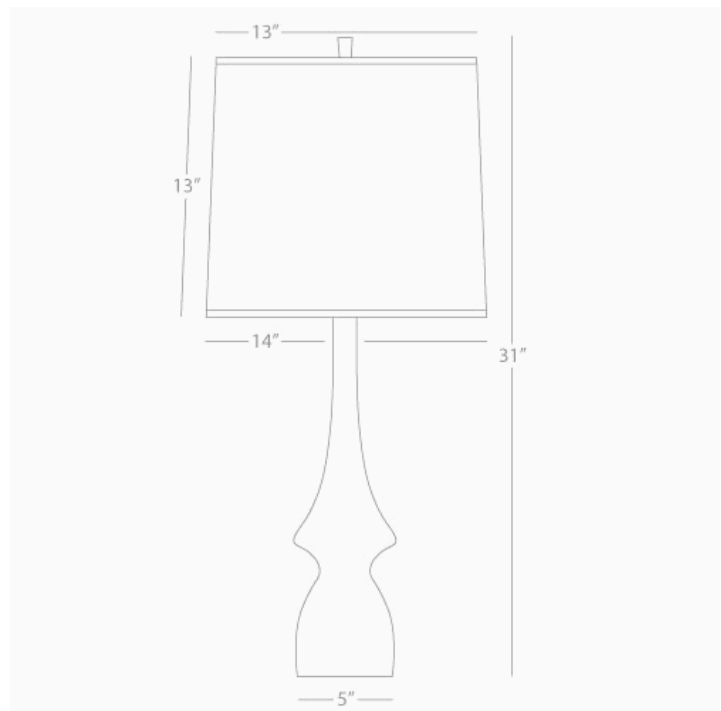

**JASMINE**

**BN210**

**Table Lamp**

**1 - 150W Max.**

**Bulb Type: A**

**Switch: Hi-Lo Dimming**

**Bone Glazed Ceramic**

**Oyster Linen Shade**

See Jasmine Table for Color Options

**\* Ships Within 5 Business Days**

**\* Made In The USA**