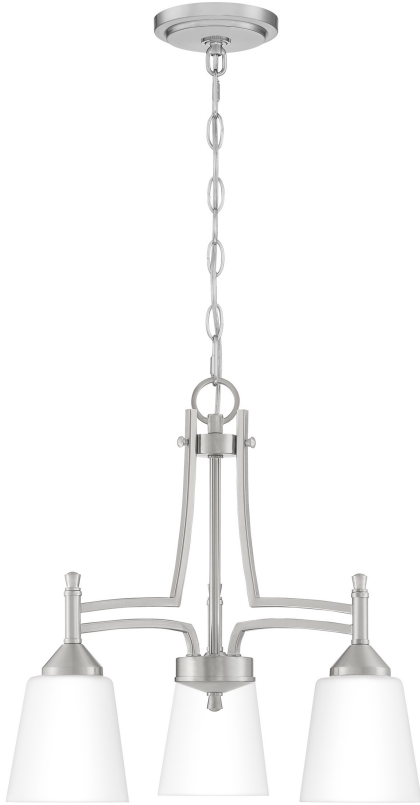

BLG5118BN

Billingsley Chandelier
Brushed Nickel

QUOIZEL
LIGHTING

DIMENSIONS

Dimensions: 17.75" W x 16.75" H x 17.75" D

Overall Height: 71.25"

Canopy Dimensions: 5" Dia.

Weight: 5.60 lbs

Dimensional Weight: 10.00 lbs

DETAILS

Material: STEEL

Glass/Shade Description: OPAL ETCHED
GLASS

LAMPING

Light Source: Incandescent

Bulb Included: No

Bulb Type: Medium Base

Bulb Quantity: 3

Watts per Bulb: 100

ELECTRICAL

Dimmable: Yes

Voltage: 120v

Wire Length: 8'

INSTALLATION

Location Rating: Damp