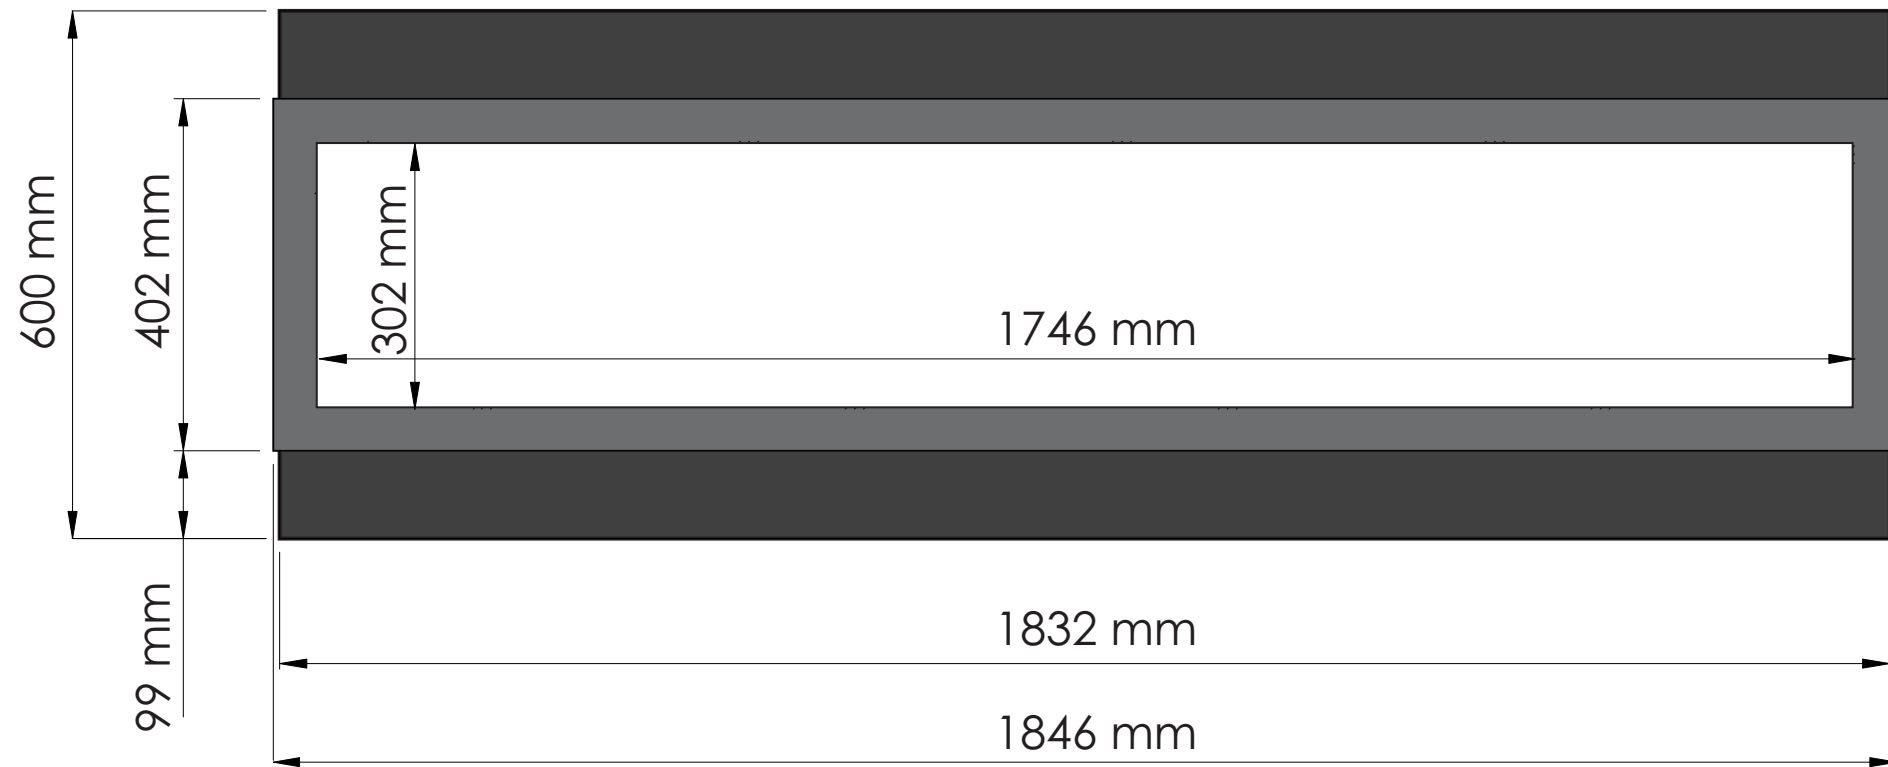

TECHNICAL SPECIFICATIONS		
VOLTS	120	
AMPS	12.5	
WATTS	1500	
HEATER	HIGH	1500 watts
	LOW	750 watts
NO HEATER	22 watts	
LAMPS	QUANTITY	LED
	WATTS	
	TOTAL WATTS	22 watts
ROTOR MOTOR	1 at 5 watts	
HEIGHT, WIDTH, DEPTH	23 1/2 x 72 1/4 x 12	
GLASS VIEWING OPENING	12 x 68 3/4	
SURROUND SIZE	15 3/4 x 72 3/4	
SHIPPING SIZE	25 1/4 x 81 1/8 x 14 1/2	
SHIPPING WEIGHT	157 lbs	
GLASS FRONT	UNIT	
		Included
PLUG LOCATION	Left Side	
CORD LENGTH	76"	
APPROX. HEATING AREA	400 sq ft	

Amantii

SERIES BUILT IN	MODEL BI-72-DEEP		REV 1
SCALE 1" = 1'-0"	DATE: 11/1/2013		SHEET 1 OF 1

TECHNICAL SPECIFICATIONS		
VOLTS	120	
AMPS	12.5	
WATTS	1500	
HEATER	HIGH	1500 watts
	LOW	750 watts
NO HEATER	22 watts	
LAMPS	QUANTITY	LED
	WATTS	
	TOTAL WATTS	22 watts
ROTOR MOTOR	1 at 5 watts	
HEIGHT, WIDTH, DEPTH	60 x 183.2 x 30.2 cm	
GLASS VIEWING OPENING	30.2 x 174.6 cm	
SURROUND SIZE	40.2 x 184.6 cm	
SHIPPING SIZE	64 x 206 x 36.8 cm	
SHIPPING WEIGHT	UNIT	71 kg
	GLASS FRONT	Included
PLUG LOCATION	Left Side	
CORD LENGTH	193 cm	
APPROX. HEATING AREA	37 sqm	

Amantii

SERIES BUILT IN	MODEL BI-72-DEEP		REV 1
SCALE 1:12	DATE: 11/1/2013		SHEET 1 OF 1