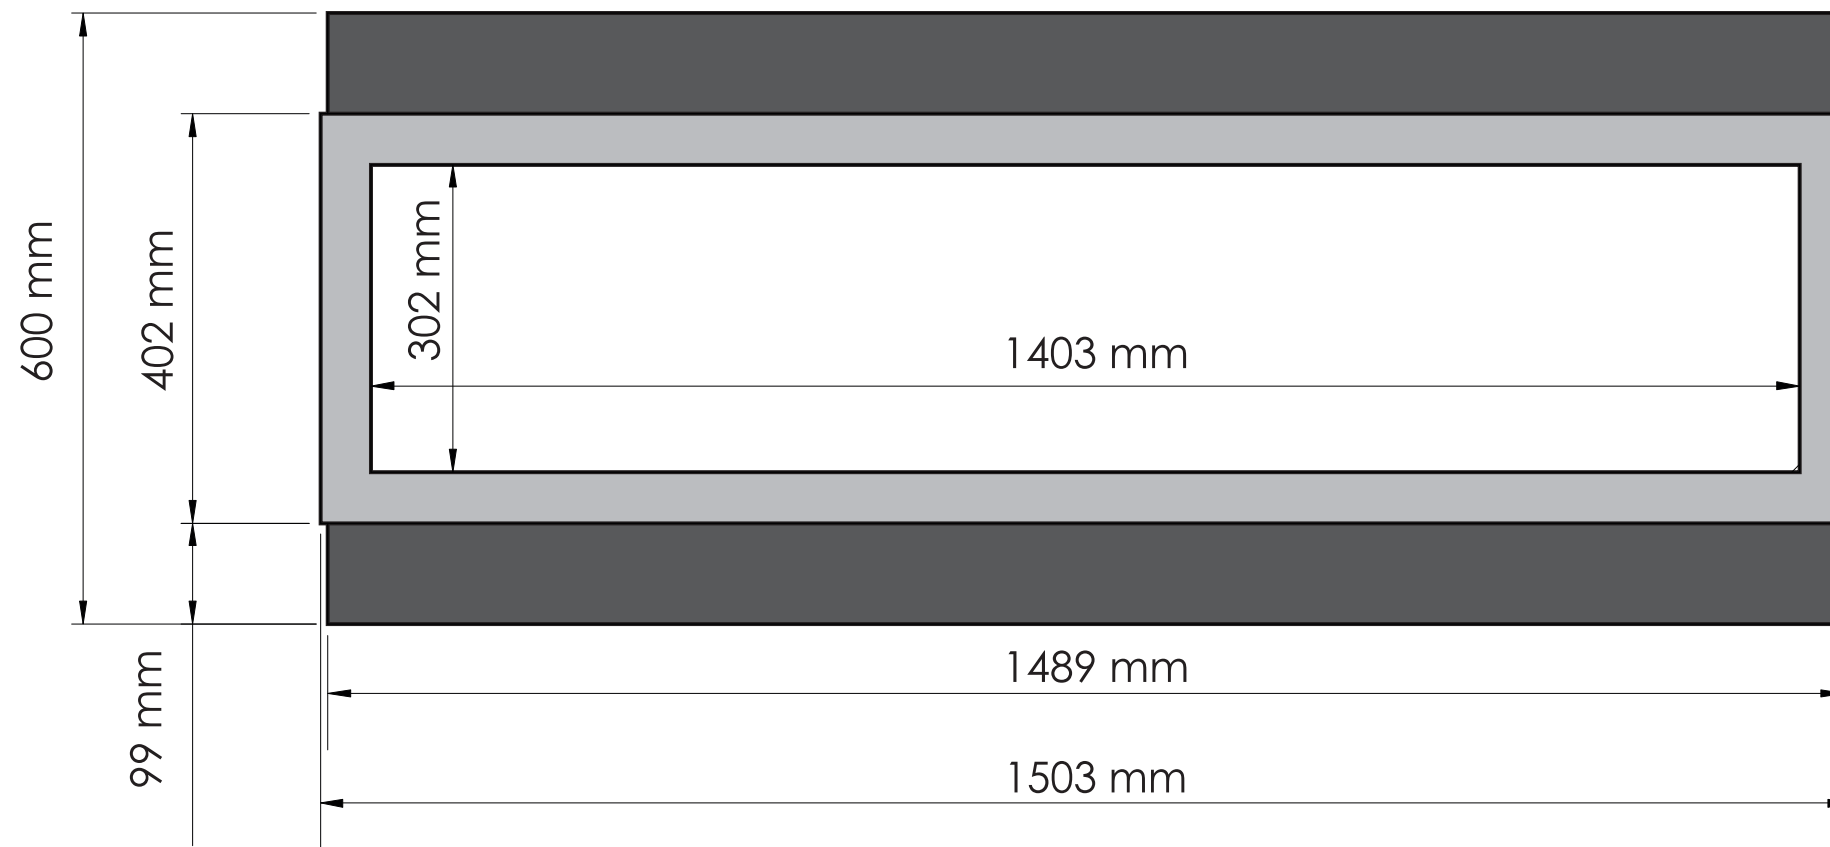

TECHNICAL SPECIFICATIONS	
VOLTS	120
AMPS	12.5
WATTS	1500
HEATER	HIGH 1500 watts LOW 750 watts
NO HEATER	22 watts
LAMPS	QUANTITY LED WATTS TOTAL WATTS 22 watts
ROTOR MOTOR	1 at 5 watts
HEIGHT, WIDTH, DEPTH	23 1/2 x 58 5/8 x 12 "
GLASS VIEWING OPENING	12 x 55 1/4"
SURROUND SIZE	15 7/8 x 59 1/8
SHIPPING SIZE	25 1/2 x 69 3/4 x 14 1/2"
SHIPPING WEIGHT	128 lbs
GLASS FRONT	UNIT Included
PLUG LOCATION	Left Side
CORD LENGTH	76"
APPROX. HEATING AREA	400 sq ft

Amantii

SERIES BUILT IN	MODEL BI-60-DEEP		REV 1
SCALE 1" = 1'-0"	DATE: 11/1/2014		SHEET 1 OF 1

TECHNICAL SPECIFICATIONS		
VOLTS	120	
AMPS	12.5	
WATTS	1500	
HEATER	HIGH	1500 watts
	LOW	750 watts
NO HEATER	22 watts	
LAMPS	QUANTITY	LED
	WATTS	
	TOTAL WATTS	22 watts
ROTOR MOTOR	1 at 5 watts	
HEIGHT, WIDTH, DEPTH	60 x 148.9 x 30.2 cm	
GLASS VIEWING OPENING	30.2 x 140.3 cm	
SURROUND SIZE	40.2 x 150.3 cm	
SHIPPING SIZE	64 x 171.7 x 36.8 cm	
SHIPPING WEIGHT	UNIT	58 kg
	GLASS FRONT	Included
PLUG LOCATION	Left Side	
CORD LENGTH	193 cm	
APPROX. HEATING AREA	37 sqm	

Amantii

SERIES BUILT IN	MODEL BI-60-DEEP		REV 1
SCALE 1:12	DATE: 11/1/2014		SHEET 1 OF 1