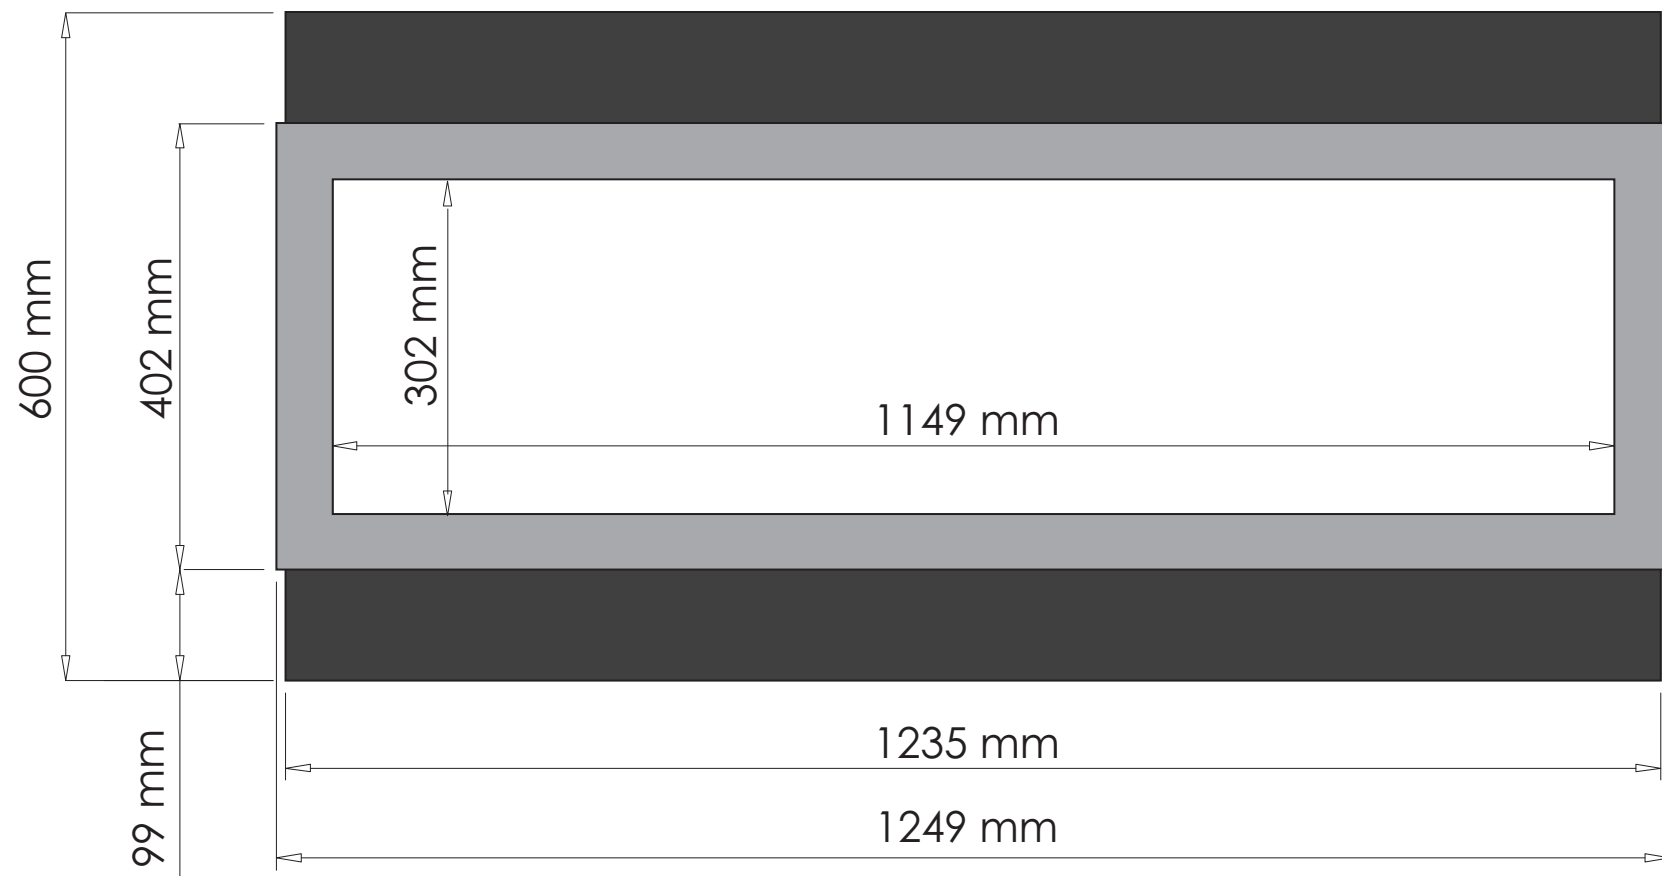

TECHNICAL SPECIFICATIONS		
VOLTS	120	
AMPS	12.5	
WATTS	1500	
HEATER	HIGH	1500 watts
	LOW	750 watts
NO HEATER	22 watts	
LAMPS	QUANTITY	LED
	WATTS	
	TOTAL WATTS	22 watts
ROTOR MOTOR	1 at 5 watts	
HEIGHT, WIDTH, DEPTH	23 1/2 x 48 1/2 x 12	
GLASS VIEWING OPENING	12" x 45 1/4"	
SURROUND SIZE	15 3/4" x 49 1/4"	
SHIPPING SIZE	25 3/4 x 58 x 14 1/2"	
SHIPPING WEIGHT	UNIT	111 lbs
	GLASS FRONT	Included
PLUG LOCATION	Left Side	
CORD LENGTH	76"	
APPROX. HEATING AREA	400 sq ft	

SERIES BUILT IN	MODEL BI-50-DEEP		REV 1
SCALE 1" = 1'-0"	DATE: 11/1/2013		SHEET 1 OF 1

TECHNICAL SPECIFICATIONS		
VOLTS	120	
AMPS	12.5	
WATTS	1500	
HEATER	HIGH	1500 watts
	LOW	750 watts
NO HEATER	22 watts	
LAMPS	QUANTITY	LED
	WATTS	
	TOTAL WATTS	22 watts
ROTOR MOTOR	1 at 5 watts	
HEIGHT, WIDTH, DEPTH	60 x 123.5 x 30.2 cm	
GLASS VIEWING OPENING	30.2 x 114.9 cm	
SURROUND SIZE	40.1 x 124.9 cm	
SHIPPING SIZE	64 x 146.3 x 36.8 cm	
SHIPPING WEIGHT	50 kg	
GLASS FRONT	UNIT	
		Included
PLUG LOCATION	Left Side	
CORD LENGTH	193 cm	
APPROX. HEATING AREA	37 sqm	

*Amantii*

SERIES BUILT IN	MODEL BI-50-DEEP		REV 1
SCALE 1:12	DATE: 11/1/2013		SHEET 1 OF 1