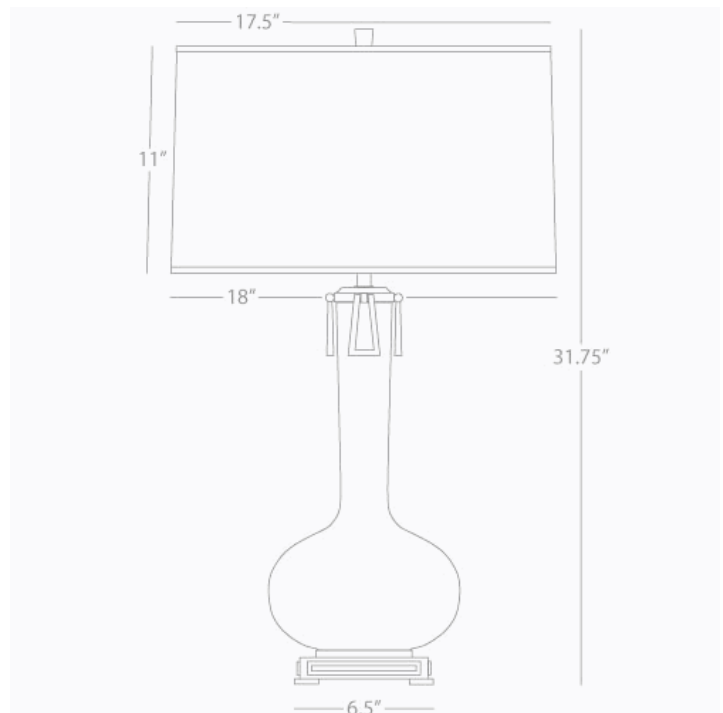

ATHENA

BB992

Table Lamp

1-150W Max.

Bulb Type: A

Switch: Hi-Lo Dimming

Baby Blue Glazed Ceramic

Cast Metal Base and Ring Details

Aged Brass Finish

Open Weave Heather Linen Shade

COLOR OPTIONS:

See Athena Table for Color Options

\* Ships Within 5 Business Days

\* Made In The USA