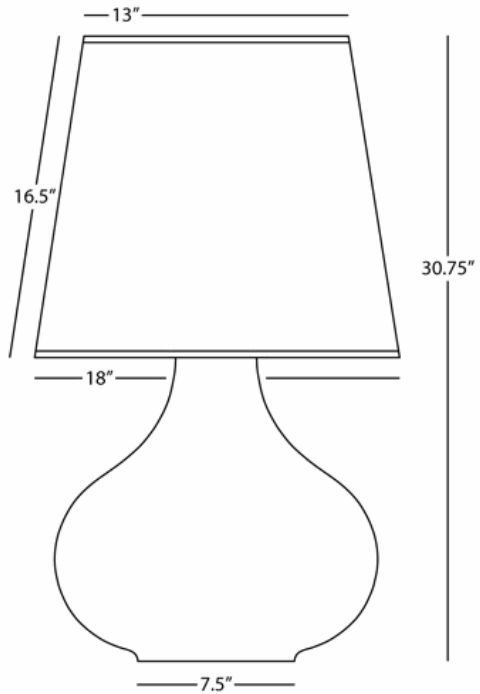

JUNE

BB991

Table Lamp

1 - 150W Max.

Bulb Type: A

Switch: Hi-Lo Dimming

Babay Blue Glazed Ceramic

Buff Linen Shade

See June Table for Color Options

* Made In The USA