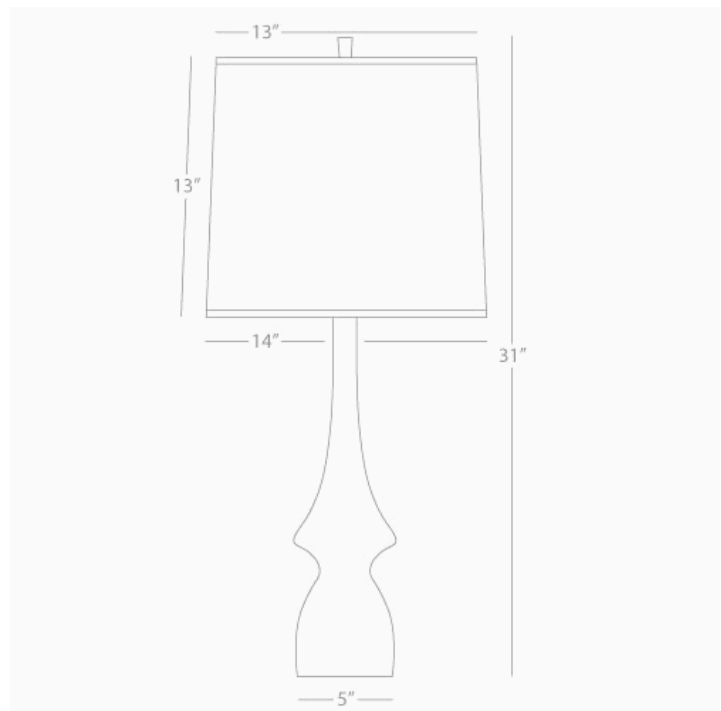

JASMINE

BB210

Table Lamp

1 - 150W Max.

Bulb Type: A

Switch: Hi-Lo Dimming

Baby Blue Glazed Ceramic

Oyster Linen Shade

See Jasmine Table for Color Options

*** Ships Within 5 Business Days**

*** Made In The USA**