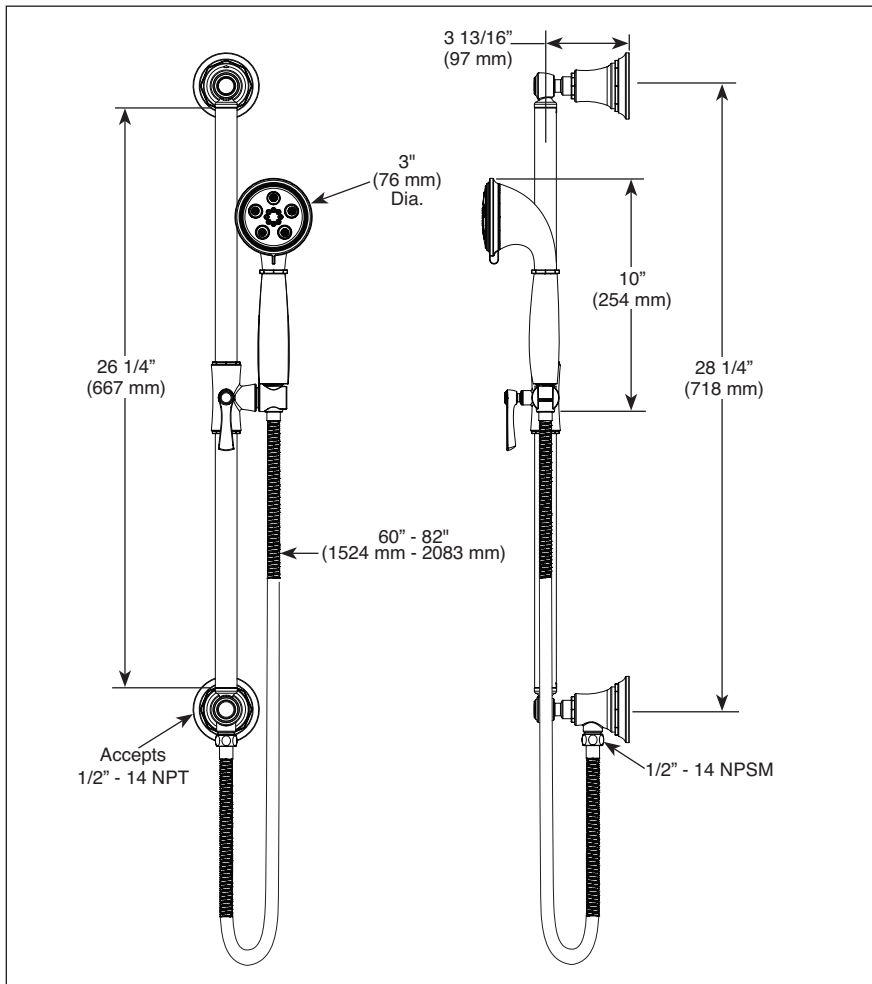

88761▲

BRIZO® HAND SHOWER W/ SLIDE BAR

■ Rook™ Collection

FEATURES:

- Multi function handshower featuring H₂Okinetic Technology®

Submitted Model No.: _____

Specific Features: _____

STANDARD SPECIFICATIONS:

- 2.0 gpm @ 80 psi (7.6 L/min @ 552 kPa)
- Wall bar with adjustable slide (allows for adjustable shower height). Not to be used as a grab bar. Not ADA compliant
- 60-82" (1524mm-2083 mm) stretchable finished metal hose
- Wall bar includes integrated elbow for hose connection
- Slide bar can be installed with hose connection on top if desired

▲ Designate proper finish suffix

Spray Pattern

H₂Okinetic
Technology®

Massaging
Spray

Pause

- ◆ Your Brizo Faucet hand shower incorporates a backflow protection system that has been tested to be in compliance with ASME A112.18.3. It incorporates two certified check valves in series, which operate independently and are integral, non-serviceable parts of the wand assembly.