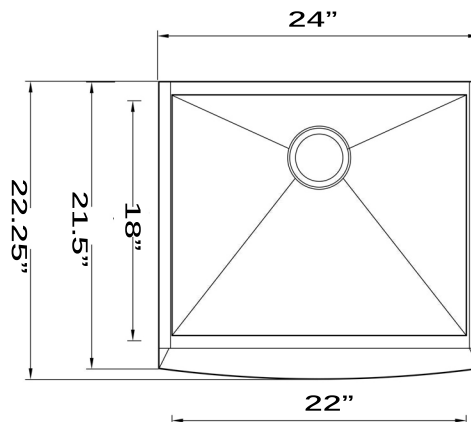

## 16 Gauge Stainless Farmhouse Apron Sink

MODEL:  
**Apron2420-SR-16**

Front View

Overall Dimensions	Large Bowl	Apron Height	Bowl Depth	Drain Dimensions
24" x 21.5" on corner 24" x 22.25" on center	22"x 18"	9"	10"	3.5" Opening