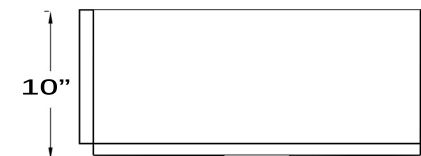

## 16 Gauge Stainless Farmhouse Apron Sink

MODEL:  
**Apron2420-SR-16**

Front View

Overall Dimensions	Large Bowl	Apron Height	Bowl Depth	Drain Dimensions
24" x 21.5" on corner 24" x 22.25" on center	22"x 18"	9"	10"	3.5" Opening