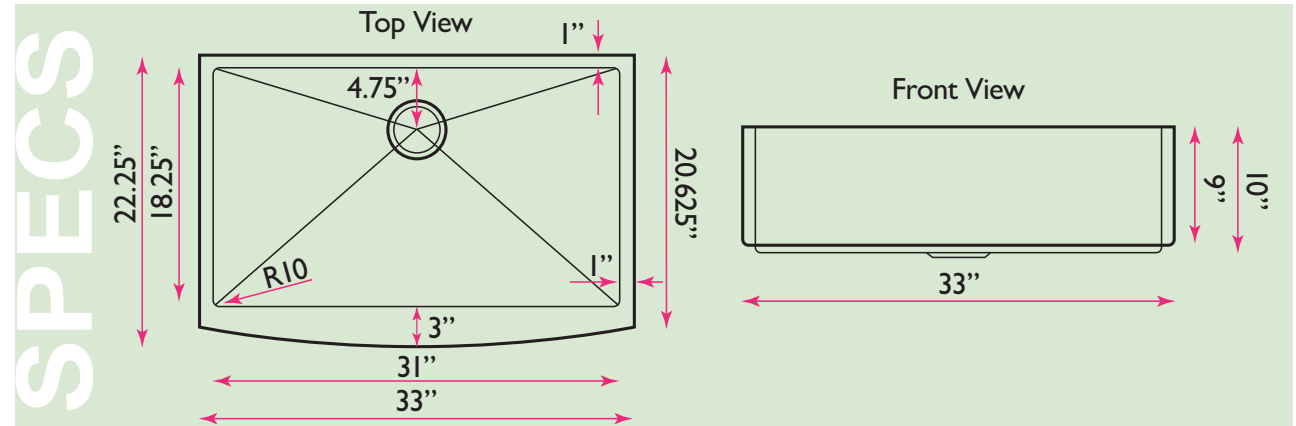

OVERALL DIMENSIONS	INTERIOR BOWL	APRON HEIGHT	BOWL DEPTH	DRAIN DIMENSIONS
33" x 20.625" Corner 33" x 22.25" Center	31" x 18.25"	9"	10"	3.5" Opening

FEATURES:

- Premium 304, 16 gauge stainless steel kitchen sink
- Colander drain and grid included
- Brushed satin finish
- Limited lifetime manufacturer's warranty
- Insulated to reduce condensation
- Rubber padding is applied for noise reduction
- Fits Apron base cabinet