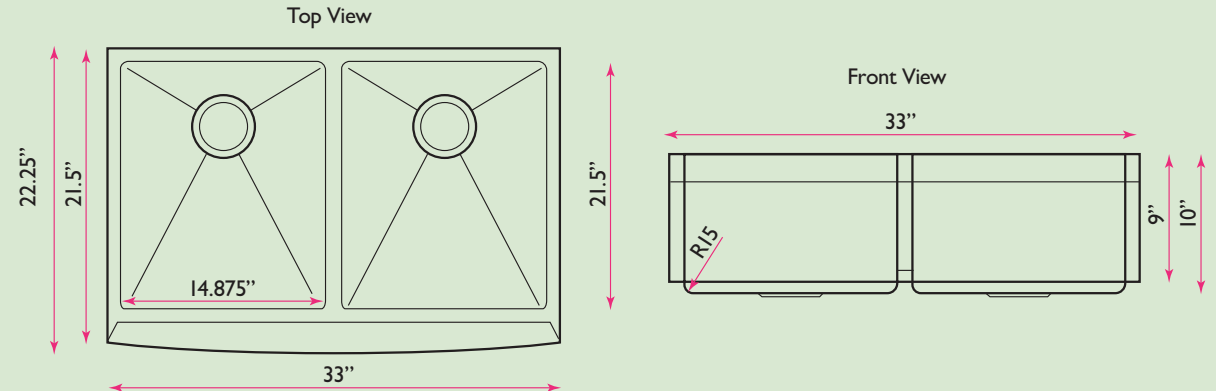

Pro-Series Collection

33 Inch Double Bowl Farmhouse Undermount Apron Front Stainless Steel Kitchen Sink

model:

APRON332210-DBL-SR

Nantucket
SINKS

www.NantucketSinksUSA.com
info@nantucketsinksusa.com

SPECS

OVERALL DIMENSIONS	INTERIOR BOWL	APRON HEIGHT	BOWL DEPTH	DRAIN DIMENSIONS
33" x 21.5" Corner 33" x 22.25" Center	14.875" x 18" Each Bowl	9"	10"	3.5" Opening