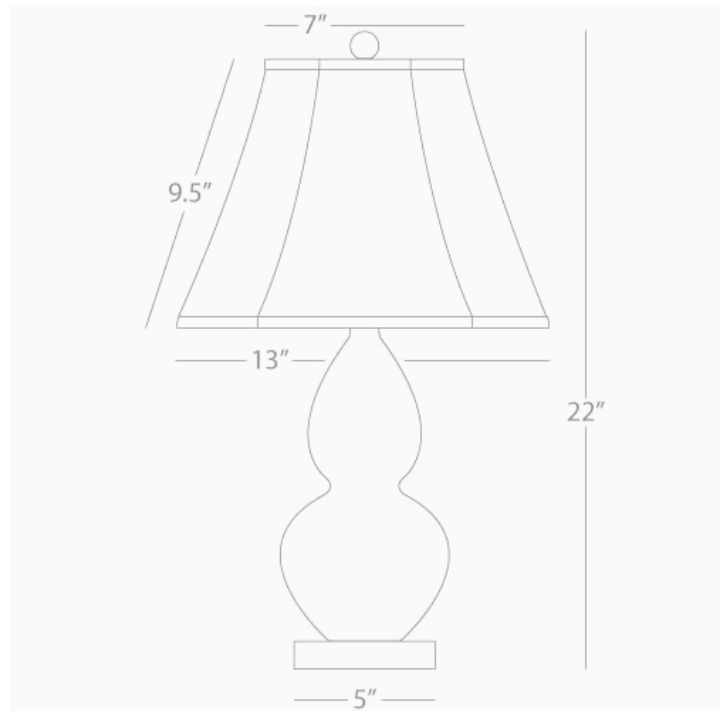

DOUBLE GOURD

A773

Accent Lamp

1-150W Max.

Bulb Type: A

Switch: 3-Way

Peacock Glazed Ceramic

Lucite Base

Ivory Stretched Fabric Shade

See Double Gourd Table for Color / Base / Shade
Options

*** Made In The USA**