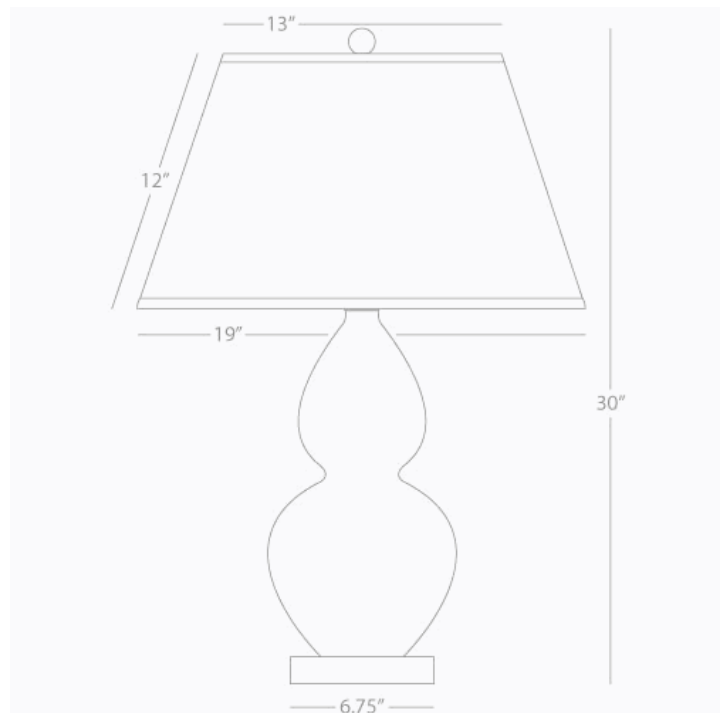

DOUBLE GOURD

A747X

Table Lamp

1-150W Max.

Bulb Type: A

Switch: 3-Way

Amethyst Glazed Ceramic

Lucite Base

Pearl Dupioni Fabric Shade

See Double Gourd Color Chart for Base / Color /
Shade Options

* Made In The USA