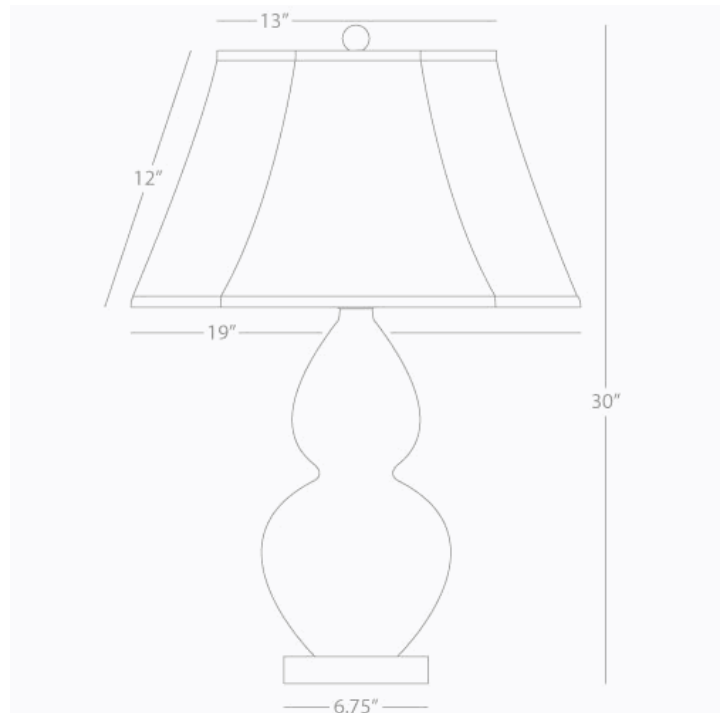

DOUBLE GOURD

A741

Table Lamp

1-150W Max.

Bulb Type: A

Switch: 3-Way

Egg Blue Glazed Ceramic

Lucite Base

Ivory Stretched Fabric Shade

See Double Gourd Table for Color / Base / Shade
Options

* *Made In The USA*