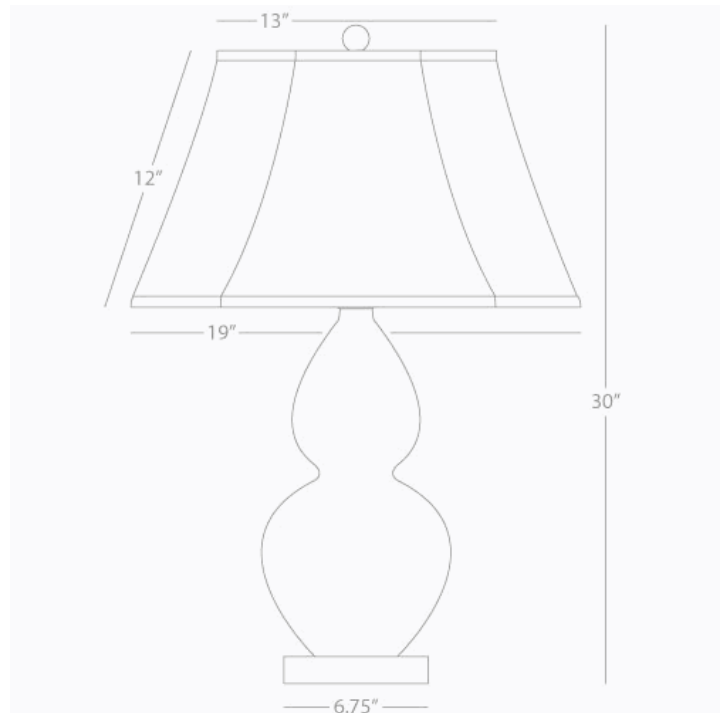

DOUBLE GOURD

A676

Table Lamp

1-150W Max.

Bulb Type: A

Switch: 3-Way

Baby Blue Glazed Ceramic

Lucite Base

Ivory Stretched Fabric Shade

See Double Gourd Table for Color / Base / Shade  
Options

\* *Made In The USA*