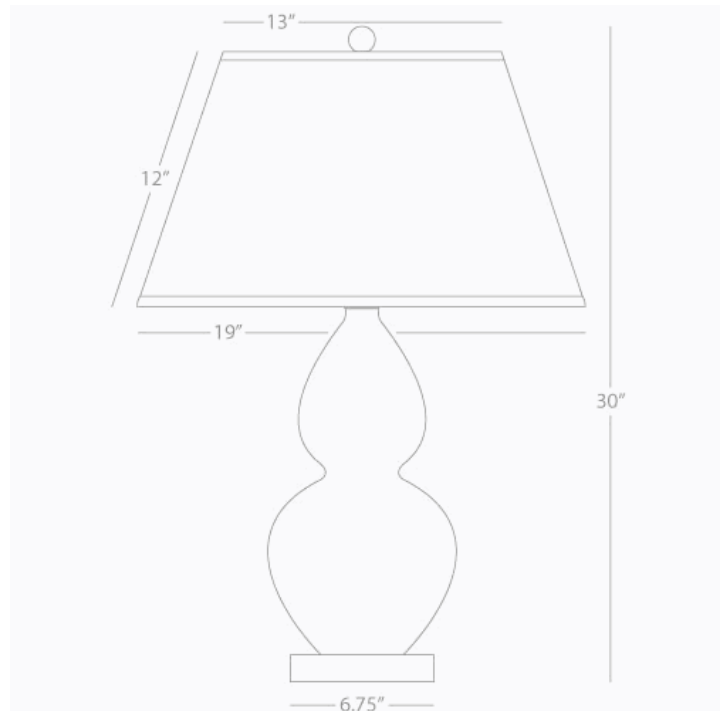

DOUBLE GOURD

A673X

Table Lamp

1-150W Max.

Bulb Type: A

Switch: 3-Way

Apple Glazed Ceramic

Lucite Base

Pearl Dupioni Fabric Shade

See Double Gourd Table for Color / Base / Shade
Options

* *Made In The USA*