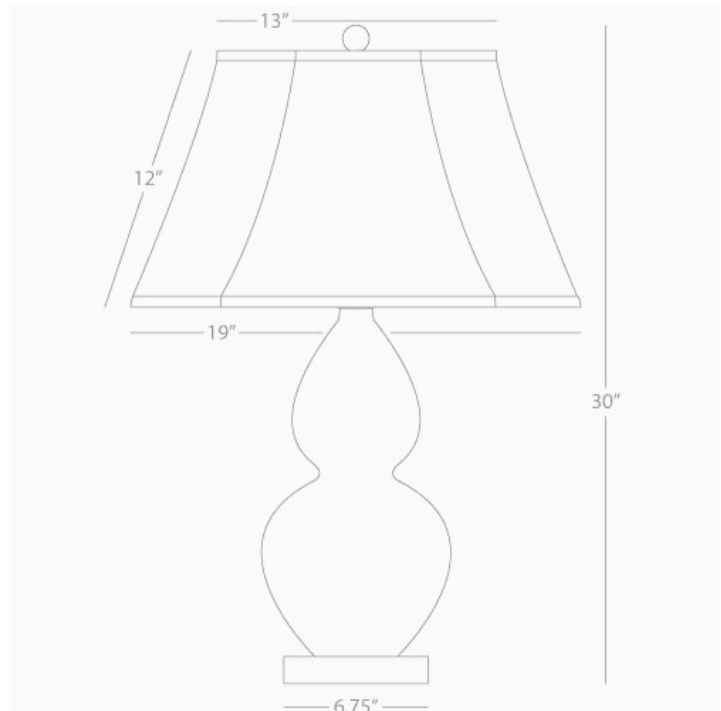

DOUBLE GOURD

A673

Table Lamp

1-150W Max.

Bulb Type: A

Switch: 3-Way

Apple Glazed Ceramic

Lucite Base

Ivory Stretched Fabric Shade

See Double Gourd Table for Color / Base / Shade  
Options

\* *Made In The USA*