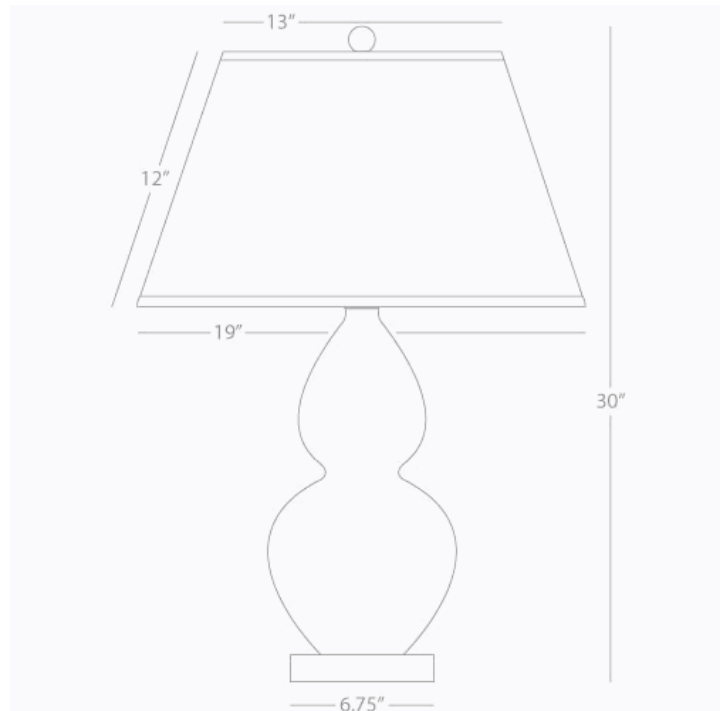

DOUBLE GOURD

A670X

Table Lamp

1-150W Max.

Bulb Type: A

Switch: 3-Way

Lily Glazed Ceramic

Lucite Base

Pearl Dupioni Fabric Shade

See Double Gourd Table for Color / Base / Shade Options

* Bestseller

* Ships Within 5 Business Days

* Made In The USA