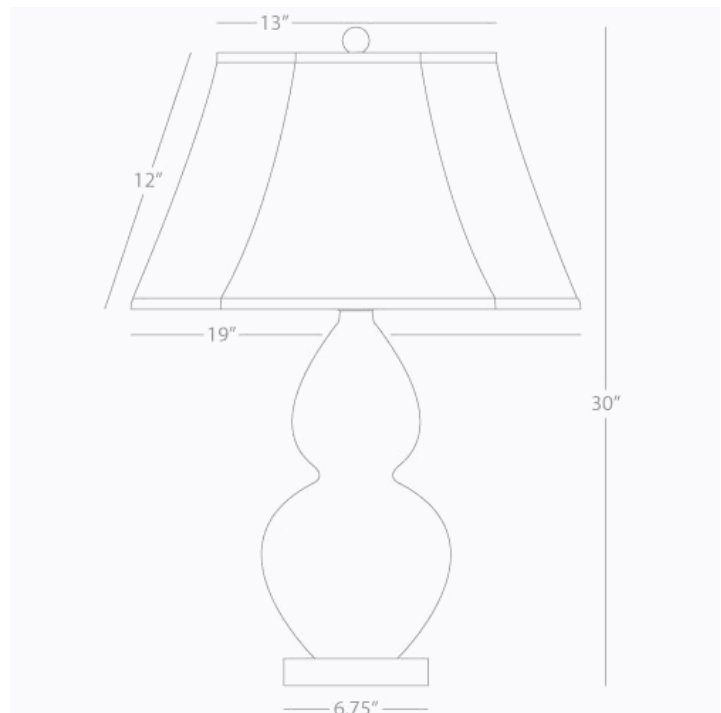

**DOUBLE GOURD**

**A670**

**Table Lamp**

**1-150W Max.**

**Bulb Type: A**

**Switch: 3-Way**

**Lily Glazed Ceramic**

**Lucite Base**

**Ivory Stretched Fabric Shade**

See Double Gourd Table for Color / Base / Shade  
Options

**\* Made In The USA**