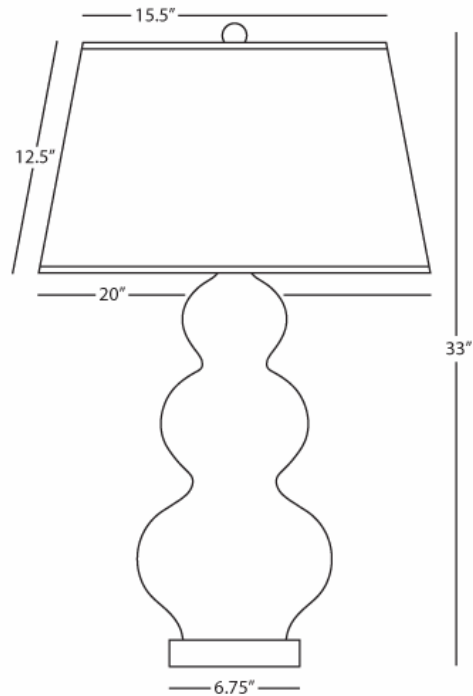

TRIPLE GOURD

A365X

Table Lamp

1 - 150W Max.

Bulb Type: A

Switch: 3 - Way

Cinnamon Glazed Ceramic

Lucite Base

Pearl Dupioni Fabric Shade

See Triple Gourd Table for Color / Base / Shade
Options

* Made In The USA