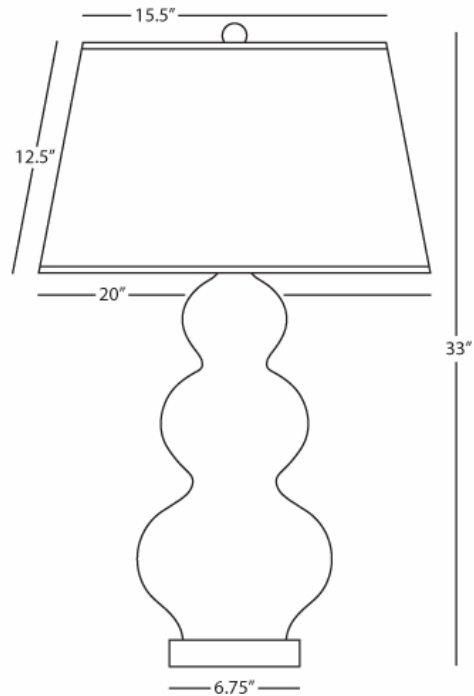

TRIPLE GOURD

A355X

Table Lamp

1 - 150W Max.

Bulb Type: A

Switch: 3 - Way

Oxblood Glazed Ceramic

Lucite Base

Pearl Dupioni Fabric Shade

See Triple Gourd Table for Color / Base / Shade
Options

* *Made In The USA*