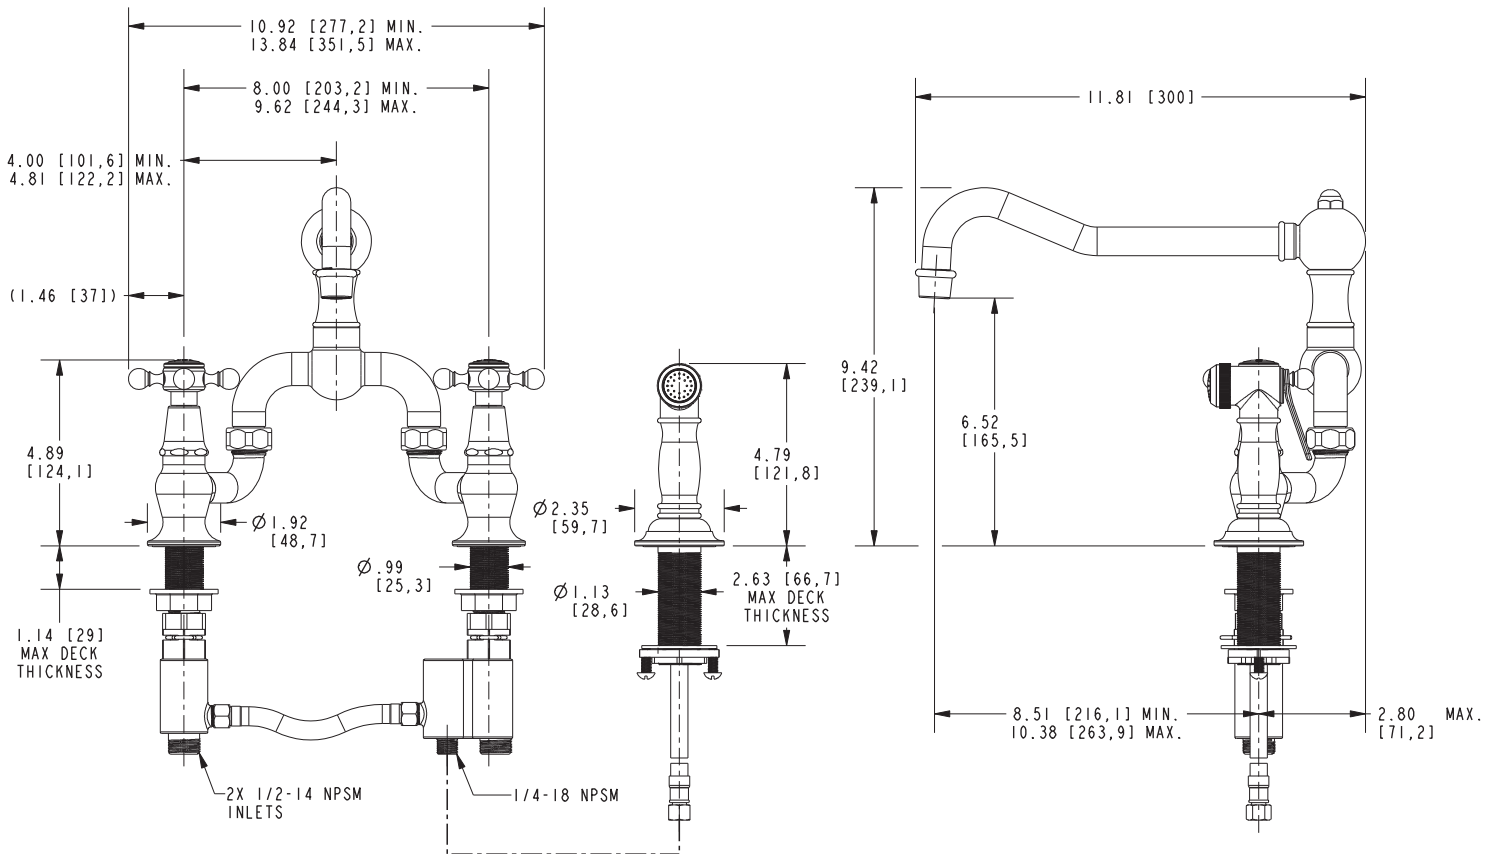

## Features

- Solid brass construction
- Bridge-style brass valve bodies
- Quarter-turn washerless ceramic disc valve cartridges
- Swivel spout assembly
- Solid brass pull-out sidespray assembly
- 6.52" (16.6 cm) spout height at outlet
- 8.51" (21.6 cm) min. to 10.38" (26.4 cm) max. spout reach (c-c)
- For 8.00" (20.3 cm) centers - Maximum 9.62" (24.4 cm)
- ADA Complaint (Handles Only)
- 1.8 GPM (6.8 LPM) Max

## Product Specification Add "Color / Finish" suffix to Model number, below.

The Bridge Style Kitchen Faucet with Sidespray shall be made of solid brass construction. Faucet shall incorporate a swivel spout assembly with integral side-spray diverter assembly and feature bridge-style brass valve bodies with quarter-turn washerless ceramic disc valve cartridges. Faucet shall have a 1.8 gallons (6.8 liters) per minute maximum flow rate. Product shall be for 8.00" (20.3 cm) centers - Maximum 9.62" (24.4 cm). Product shall incorporate a 6.52" (16.5 cm) spout height at outlet and an 8.51" (21.6 cm) min. to 10.38" (26.4 cm) max. spout reach (c-c). Faucet shall incorporate traditional cross handles. Bridge-Style Kitchen Faucet with Sidespray shall be Newport Brass Model 9452-1/\_\_\_\_\_.

## PRODUCT DIMENSIONS *(Units are in inches)*