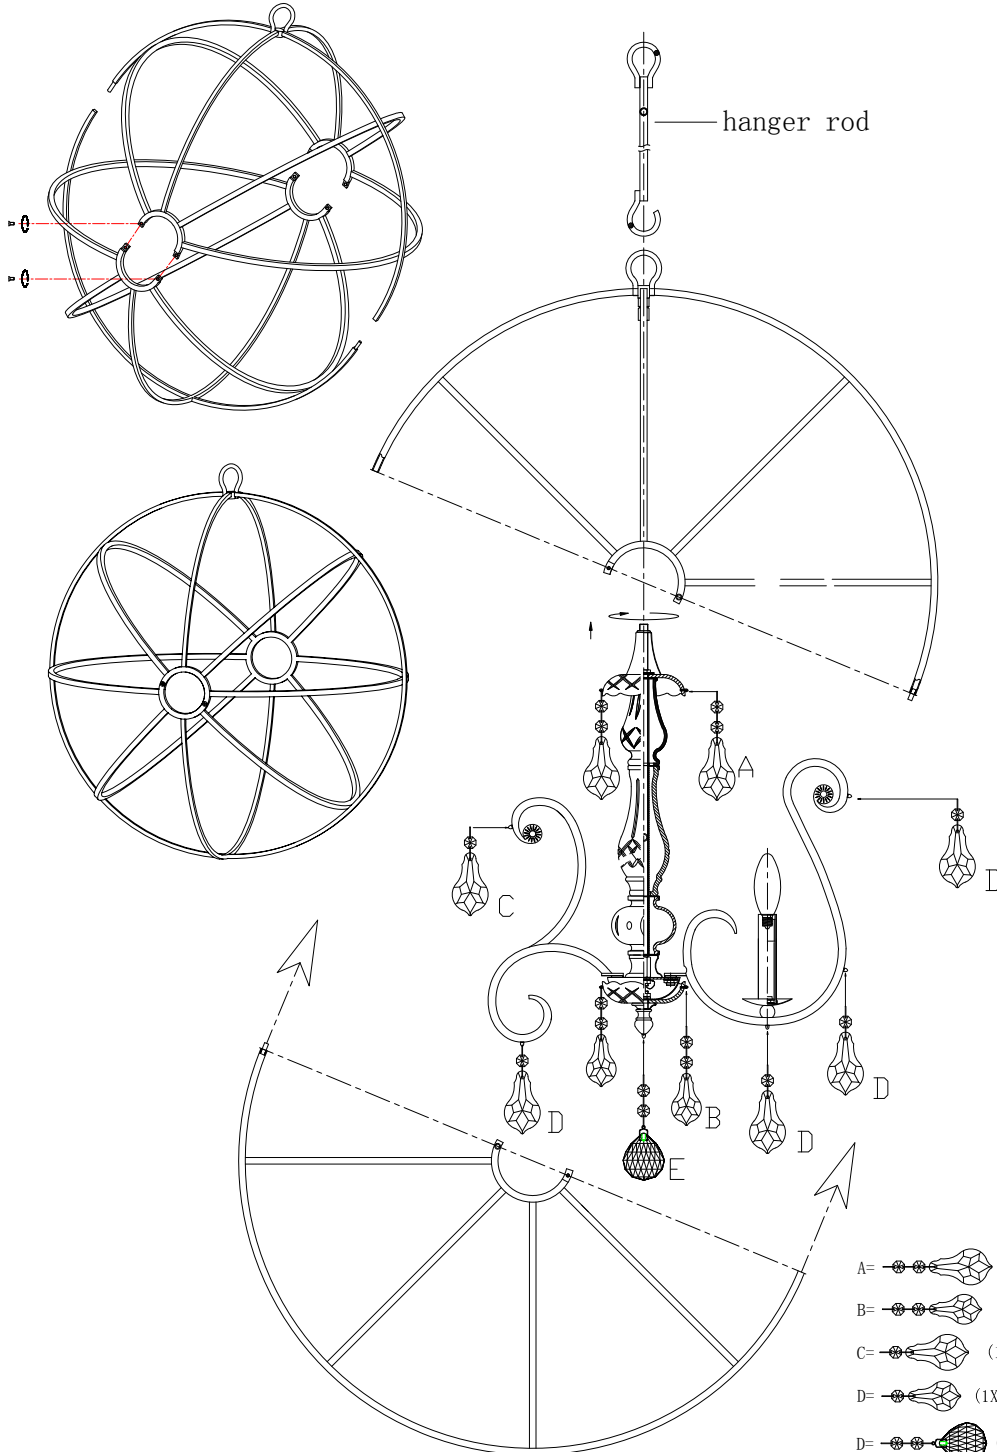

## MODEL#:9028-EB-CL-MWP ASSEMBLY AND DRESSING INSTRUCTIONS

All electrical components must be installed by a licensed electrician in accordance with the National Electric Code and the appropriate local electrical codes.

You will need 6 - Cand. Bulb  
 40 Watts Recommended  
 60Watts Max  
 Bulb not included

- A= (1X76mm Pendant+2X14mm Jewels)\*4pcs
- B= (1X63mm Pendant+2X14mm Jewels)\*4pcs
- C= (1X76mm Pendant+1X14mm Jewels)\*6pcs
- D= (1X63mm Pendant+1X14mm Jewels)\*24pcs
- D= (1X50mm Ball+2X14mm Jewels)\*1pc