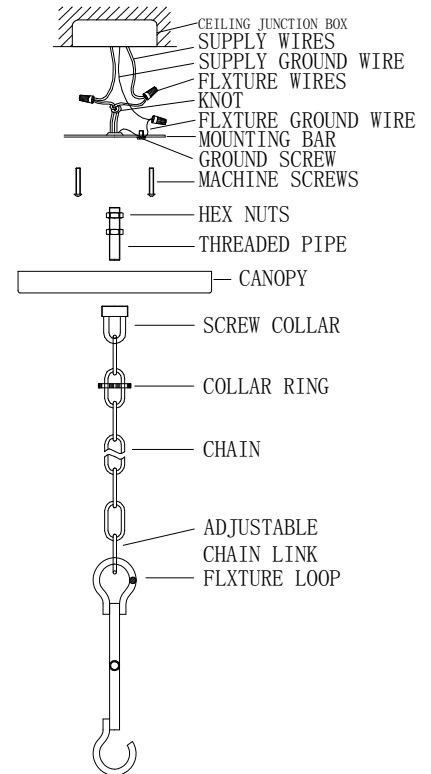

## MODEL#:9028-EB-CL-MWP ASSEMBLY AND DRESSING INSTRUCTIONS

All electrical components must be installed by a licensed electrician in accordance with the National Electric Code and the appropriate local electrical codes.

You will need 6 - Cand. Bulb  
 40 Watts Recommended  
 60Watts Max  
 Bulb not included

- A= (1X76mm Pendant+2X14mm Jewels)\*4pcs
- B= (1X63mm Pendant+2X14mm Jewels)\*4pcs
- C= (1X76mm Pendant+1X14mm Jewels)\*6pcs
- D= (1X63mm Pendant+1X14mm Jewels)\*24pcs
- D= (1X50mm Ball+2X14mm Jewels)\*1pc