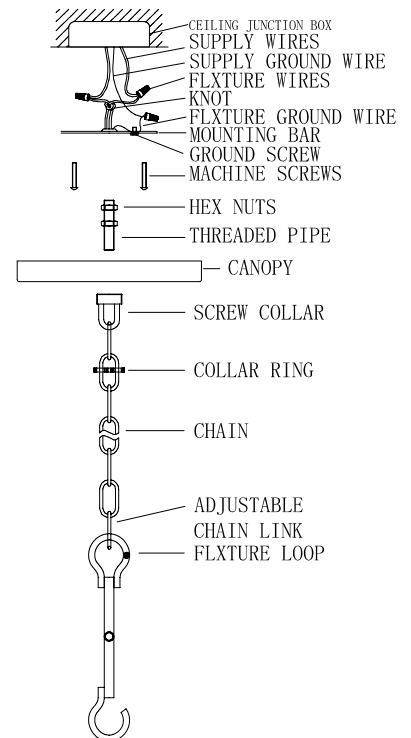

CRYSTORAMA

1958
 95 Cantiague Rock Road, Westbury NY 11590
 ph:516.931.9090 fax:516.931.1254
 info@crystorama.com www.crystorama.com

MODEL#:9026-EB-GS-MWP ASSEMBLY AND DRESSING INSTRUCTIONS

All electrical components must be installed by a licensed electrician in accordance with the National Electric Code and the appropriate local electrical codes.

You will need 5 - Cand. Bulb
 40 Watts Recommended
 60Watts Max
 Bulb not included

- A= (1X50mm Pendant+2X14mm Jewels)*4pcs
- B= (1X50mm Pendant+1X14mm Jewels)*14pcs
- C= (1X63mm Pendant+1X14mm Jewels)*15pcs
- D= (1X40mm Ball+1X14mm Jewels)*1pc