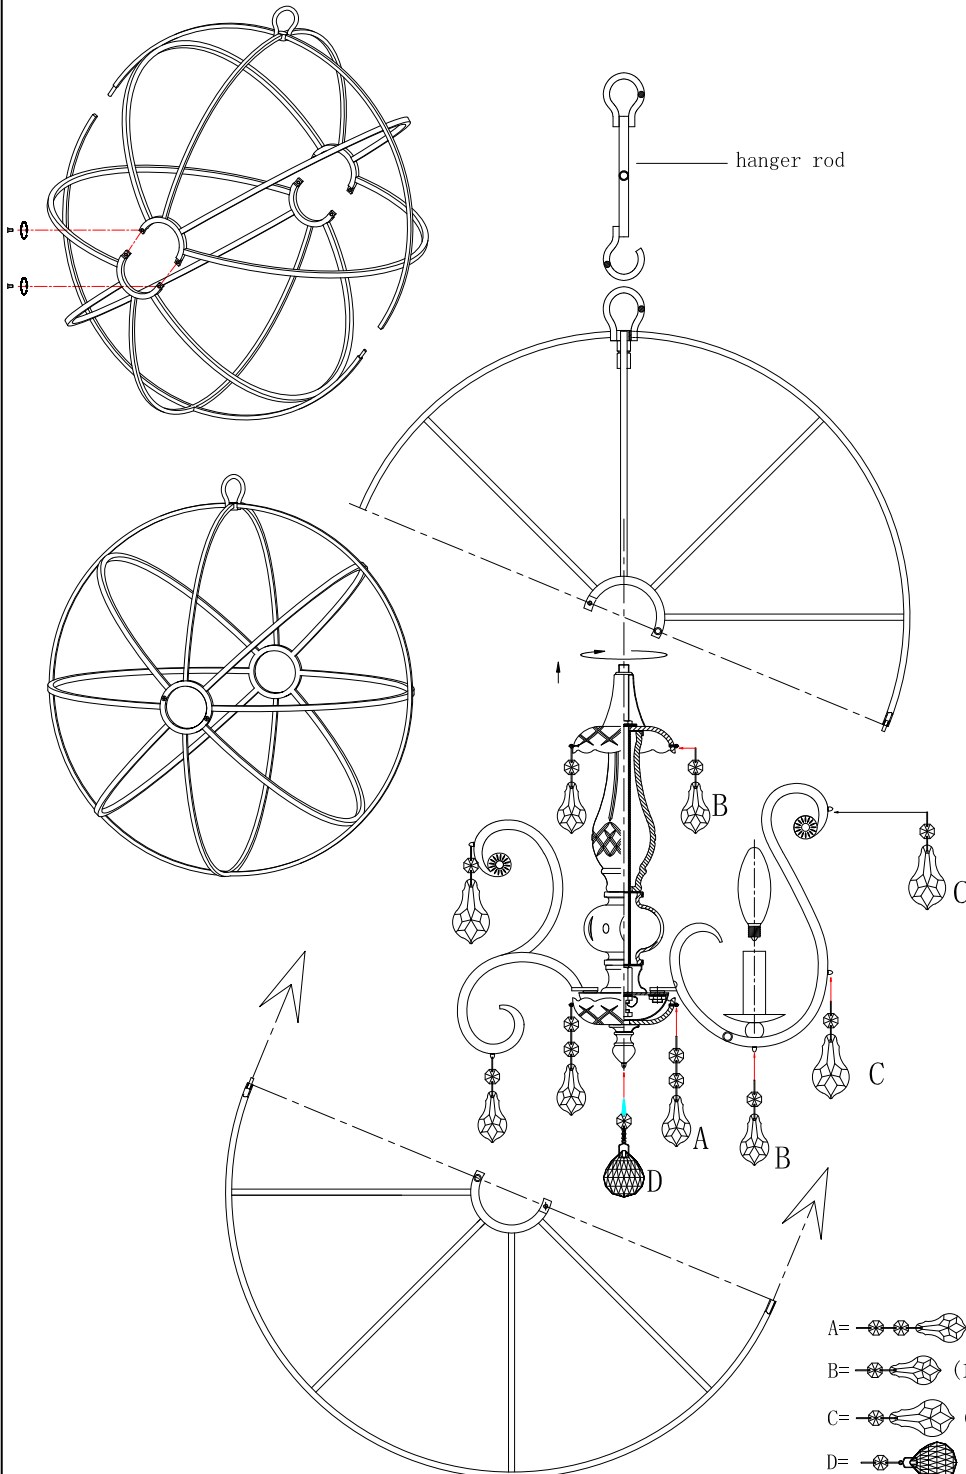

CRYSTORAMA

1958
 95 Cantiague Rock Road, Westbury NY 11590
 ph:516.931.9090 fax:516.931.1254
 info@crystorama.com www.crystorama.com

MODEL#:9026-EB-GS-MWP ASSEMBLY AND DRESSING INSTRUCTIONS

All electrical components must be installed by a licensed electrician in accordance with the National Electric Code and the appropriate local electrical codes.

You will need 5 - Cand. Bulb
 40 Watts Recommended
 60Watts Max
 Bulb not included

- A= (1X50mm Pendant+2X14mm Jewels)*4pcs
- B= (1X50mm Pendant+1X14mm Jewels)*14pcs
- C= (1X63mm Pendant+1X14mm Jewels)*15pcs
- D= (1X40mm Ball+1X14mm Jewels)*1pc