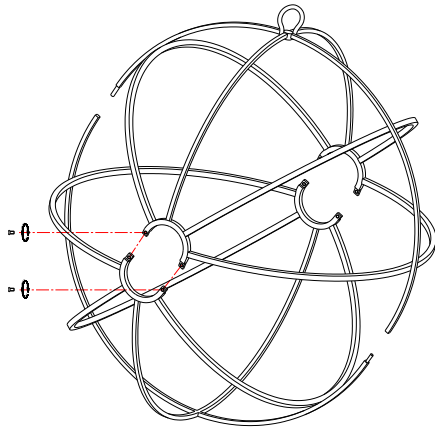

CRYSTORAMA

1958
 95 Cantiague Rock Road, Westbury NY 11590
 ph:516.931.9090 fax:516.931.1254
 info@crystorama.com www.crystorama.com

MODEL#:9025-EB-CL-MWP ASSEMBLY AND DRESSING INSTRUCTIONS

All electrical components must be installed by a licensed electrician in accordance with the National Electric Code and the appropriate local electrical codes.

You will need 4 - Cand. Bulb
 40 Watts Recommended
 60Watts Max
 Bulb not included

A= (1X38mm Pendant+1X14mm jewels)*32pcs

B= (1X30mm Ball)*1pc

2012-07-11