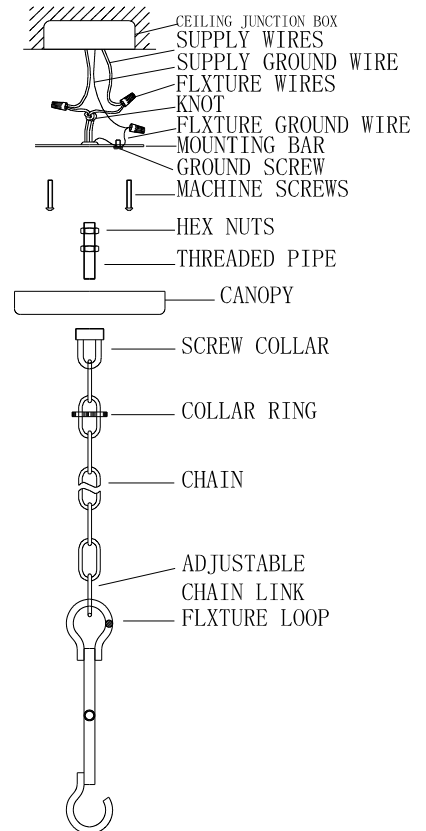

CRYSTORAMA

1958
 95 Cantiague Rock Road, Westbury NY 11590
 ph:516.931.9090 fax:516.931.1254
 info@crystorama.com www.crystorama.com

MODEL#:9025-EB-CL-MWP ASSEMBLY AND DRESSING INSTRUCTIONS

All electrical components must be installed by a licensed electrician in accordance with the National Electric Code and the appropriate local electrical codes.

You will need 4 - Cand. Bulb
 40 Watts Recommended
 60Watts Max
 Bulb not included

A= (1X38mm Pendant+1X14mm jewels)*32pcs

B= (1X30mm Ball)*1pc

2012-07-11