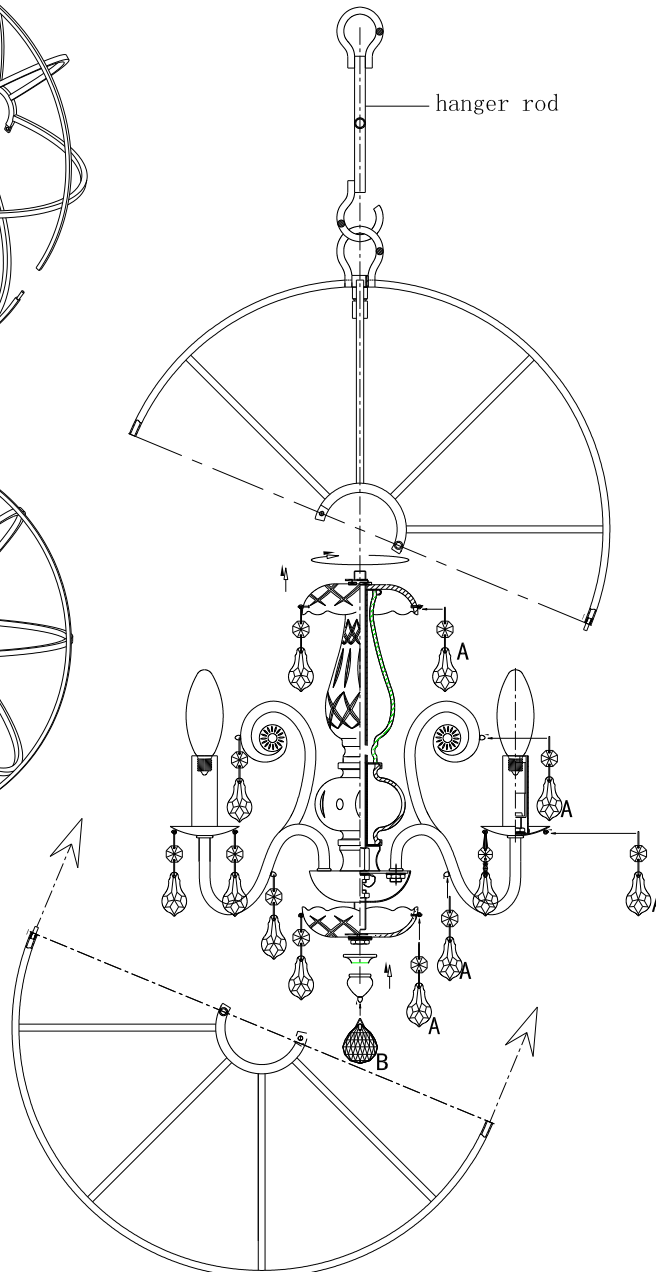

CRYSTORAMA

1958
 95 Cantiague Rock Road, Westbury NY 11590
 ph:516.931.9090 fax:516.931.1254
 info@crystorama.com www.crystorama.com

MODEL#:9025-EB-CL-MWP ASSEMBLY AND DRESSING INSTRUCTIONS

All electrical components must be installed by a licensed electrician in accordance with the National Electric Code and the appropriate local electrical codes.

You will need 4 - Cand. Bulb
 40 Watts Recommended
 60Watts Max
 Bulb not included

A= (1X38mm Pendant+1X14mm jewels)*32pcs

B= (1X30mm Ball)*1pc

2012-07-11