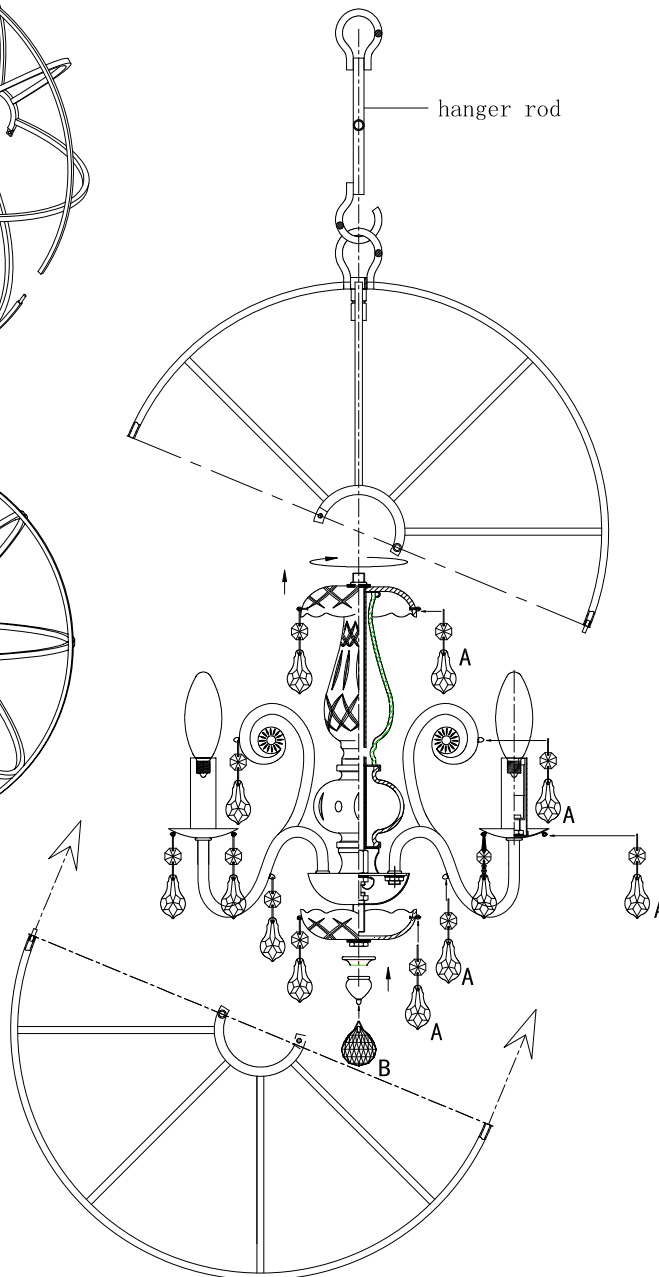

## MODEL#:9025-OS-GS-MWP ASSEMBLY AND DRESSING INSTRUCTIONS

All electrical components must be installed by a licensed electrician in accordance with the National Electric Code and the appropriate local electrical codes.

You will need 4 - Cand. Bulb  
 40 Watts Recommended  
 60Watts Max  
 Bulb not included

A= (1X38mm Pendant+1X14mm jewels)\*32pcs

B= (1X30mm Ball)\*1pc

2012-07-11