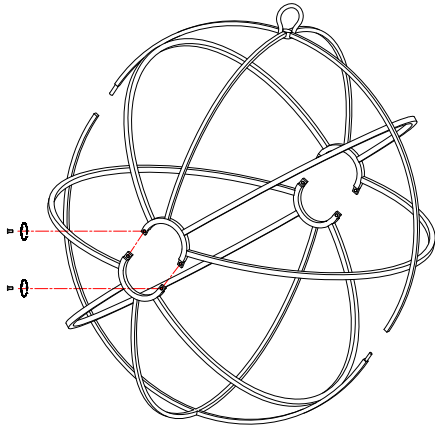

## MODEL#:9025-OS-GS-MWP ASSEMBLY AND DRESSING INSTRUCTIONS

All electrical components must be installed by a licensed electrician in accordance with the National Electric Code and the appropriate local electrical codes.

You will need 4 - Cand. Bulb  
 40 Watts Recommended  
 60Watts Max  
 Bulb not included

A= (1X38mm Pendant+1X14mm jewels)\*32pcs

B= (1X30mm Ball)\*1pc

2012-07-11