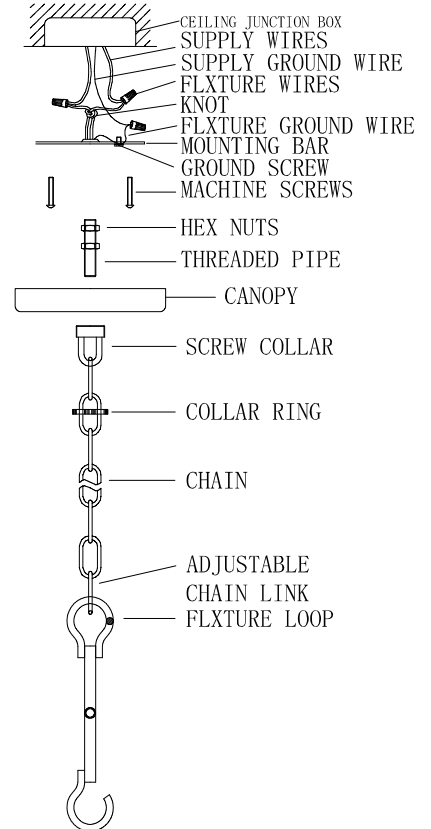

## MODEL#:9025-OS-GS-MWP ASSEMBLY AND DRESSING INSTRUCTIONS

All electrical components must be installed by a licensed electrician in accordance with the National Electric Code and the appropriate local electrical codes.

You will need 4 - Cand. Bulb  
 40 Watts Recommended  
 60Watts Max  
 Bulb not included

A= (1X38mm Pendant+1X14mm jewels)\*32pcs

B= (1X30mm Ball)\*1pc

2012-07-11