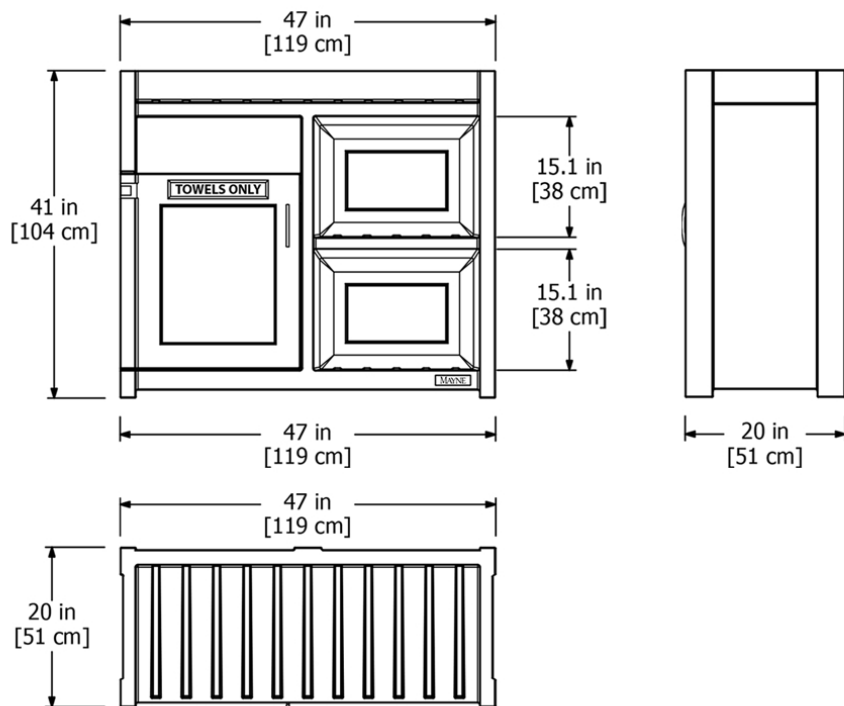

### PRODUCT DIMENSIONS

Outside Dimensions: 47in L x 20in W x 41in H (119cm x 51cm x 104cm)

Top Shelf Dimensions: 43in L x 17in D (109cm x 43cm)

Lower Shelf Dimensions: 20in W x 15.5in D x 15.1in H (51cm x 39cm x 38cm)

Towel Disposal Opening: 20.8in L x 7.1in H (53cm x 18cm)

Towel Disposal Bin Capacity: 20 gallons (75 liters)

Part Weight: 70lbs (31.8kg)

Material: Polyethylene

**Towel Valet Components:**  
Base, Steel Handle & Towel Disposal Bin