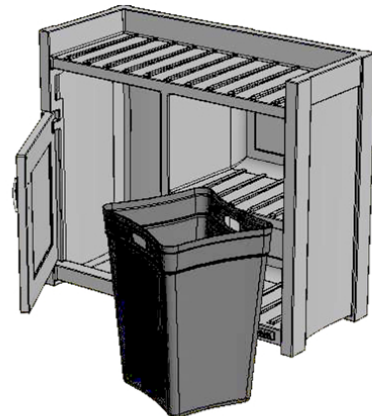

### DESCRIPTION

Take control of your towel storage needs with the Fairfield Towel Valet. This durable unit offers the perfect balance of function and attractive styling. Clean, modern lines paired with subtle cues of New England design creates a universal appeal that will compliment any space whether it's a hotel pool or busy fitness center. There's plenty of space for towels which means less frequent replenishment by staff and increased convenience for your guests. The hinged door provides direct access to the towel disposal bin making emptying wet towels an easy task.

### PRODUCT DIMENSIONS

Outside Dimensions: 47in L x 20in W x 41in H (119cm x 51cm x 104cm)

Top Shelf Dimensions: 43in L x 17in D (109cm x 43cm)

Lower Shelf Dimensions: 20in W x 15.5in D x 15.1in H (51cm x 39cm x 38cm)

Towel Disposal Opening: 20.8in L x 7.1in H (53cm x 18cm)

Towel Disposal Bin Capacity: 20 gallons (75 liters)

Part Weight: 70lbs (31.8kg)

Material: Polyethylene

**Towel Valet Components:**  
Base, Steel Handle & Towel Disposal Bin