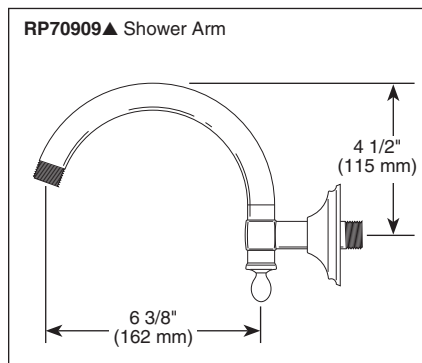

Submitted Model No.: _____

Specific Features: _____

▲ Designate proper finish suffix

BRIZO®

RAINCAN SHOWERHEAD

- Charlotte™ Bath Collection
- Showerhead Featuring H₂Okinetic Technology®
- 2.0 GPM Max @ 80 PSI

STANDARD SPECIFICATIONS:

- H₂Okinetic Technology® single function showerhead.
- Finished sprayface matches shell finish.
- Showerhead has 1/2"-14 NPSM female connection.
- Optional solid brass showerarm (RP70909▲).
- 2.0 gpm @ 80 psi (7.6 L/min @ 552 kPa).
- Wrench flats for tightening.
- Showerhead ball nut pivots and rotates.