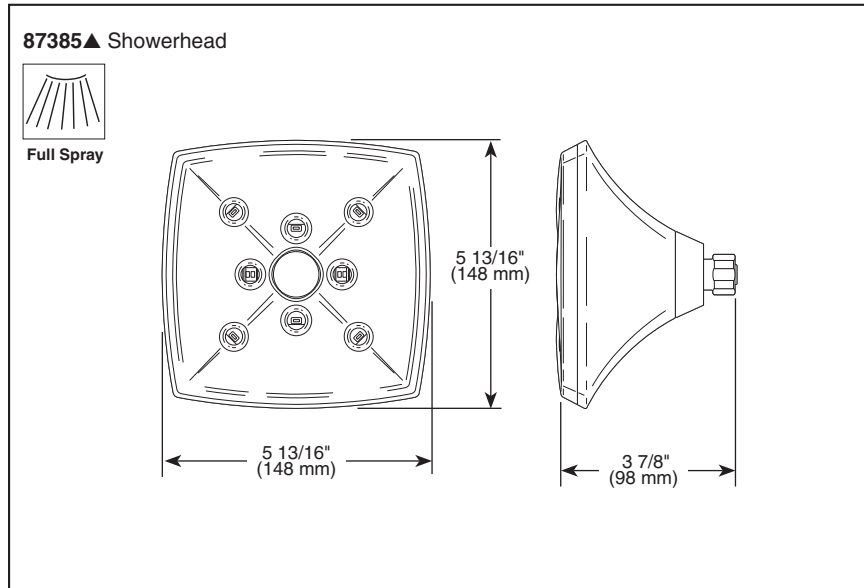

Submitted Model No.: _____

Specific Features: _____

▲ Designate proper finish suffix

BRIZO®

RAINCAN SHOWERHEAD

- Charlotte™ Bath Collection
- Showerhead Featuring H₂Okinetic Technology®
- 2.0 GPM Max @ 80 PSI

STANDARD SPECIFICATIONS:

- H₂Okinetic Technology® single function showerhead.
- Finished sprayface matches shell finish.
- Showerhead has 1/2"-14 NPSM female connection.
- Optional solid brass showerarm (RP70909▲).
- 2.0 gpm @ 80 psi (7.6 L/min @ 552 kPa).
- Wrench flats for tightening.
- Showerhead ball nut pivots and rotates.